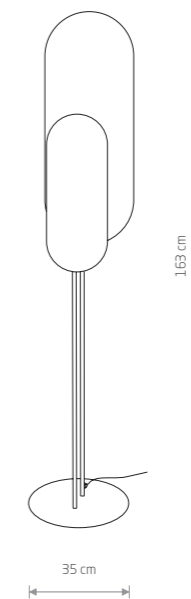

**WHEEL**

plywood, painted steel

9028 9033

1xE27, max 40W

**WHEEL LUX**

plywood, painted steel

8427 8428

2xG9, max 20W

**WHEEL LUX**

plywood, painted steel

8430

1xG9, max 20W

**WHEEL**

plywood, painted steel

9032

1xG9, max 20W

**WHEEL LUX**

plywood, plywood, steel

7646

2xGX53, max 8W