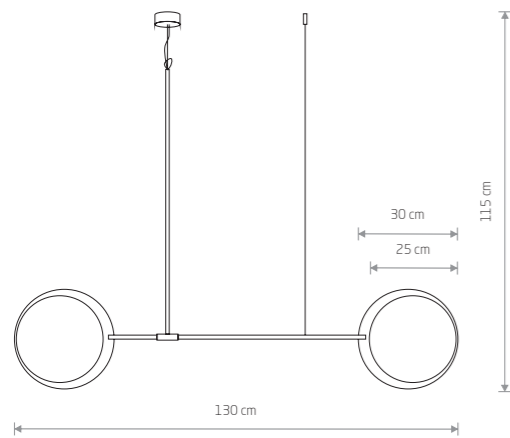

MINIMAL 9375

MINIMAL

wood, painted steel, solid brass

9375

2xE27, max 40W

MINIMAL

wood, painted steel

9377

1xG9, max 10W

DISK 7644

DISK

painted steel, plywood

7643

2xGX53, max 8W

DISK

painted steel, plywood

7644

3xGX53, max 8W

DISK

painted steel, plywood

7645

1xGX53, max 8W