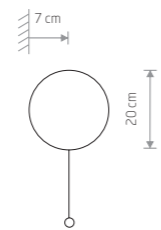

MINIMAL 9375

MINIMAL

wood, painted steel, solid brass

9375

2xE27, max 40W

MINIMAL

wood, painted steel

9377

1xG9, max 10W

DISK 7644

DISK

painted steel, plywood

7643

2xGX53, max 8W

DISK

painted steel, plywood