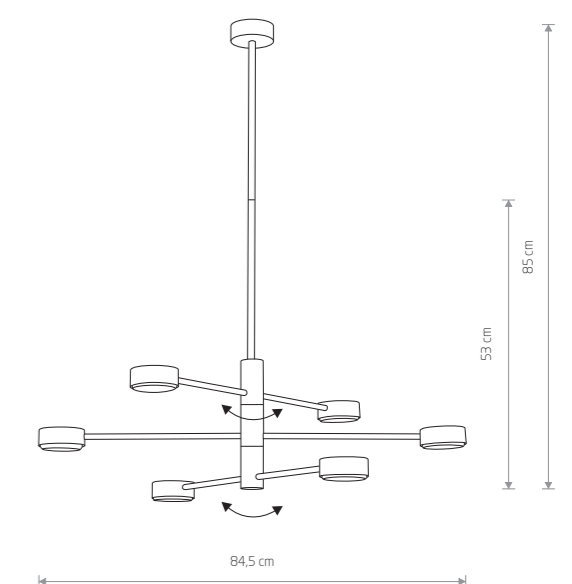

painted steel

7938 7943

2xGX53, max 8W

ORBIT 7946

ORBIT

painted steel

7941 7945

4xGX53, max 8W

ORBIT

painted steel

7942 7946

6xGX53, max 8W