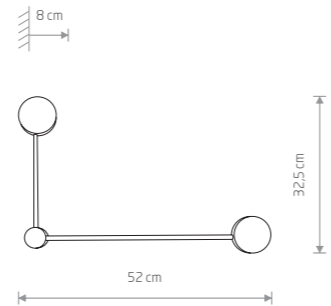

ORBIT

painted steel

7801 7804

2xGX53, max 8W