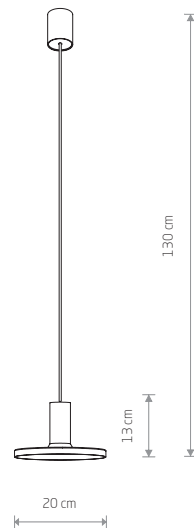

HERMANOS 8037

HERMANOS

painted steel, solid brass

8037 8194

1xGU10, max 10W only LED

HERMANOS

painted steel, solid brass

8031 8030

3xGU10, max 10W only LED

HERMANOS 8031

HERMANOS 8038

HERMANOS

painted steel, solid brass

8038 8100

1xGU10, max 10W only LED

HERMANOS 8040

HERMANOS

painted steel, solid brass

8040 8103

1xGU10, max 10W only LED

HERMANOS 8032

HERMANOS

painted steel, solid brass

8033 8032