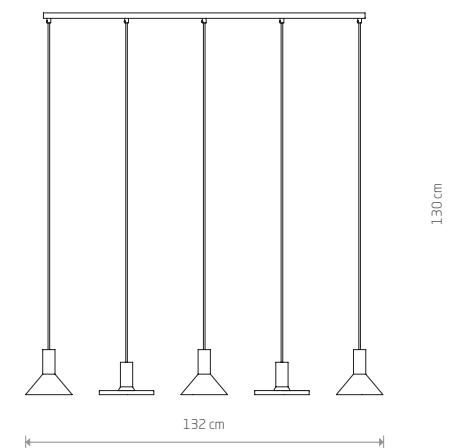

3xGU10, max 10W only LED

HERMANOS 8031

HERMANOS 8038

HERMANOS

painted steel, solid brass

8038 8100

1xGU10, max 10W only LED

HERMANOS 8040

HERMANOS

painted steel, solid brass

8040 8103

1xGU10, max 10W only LED

HERMANOS 8032

HERMANOS

painted steel, solid brass

8033 8032