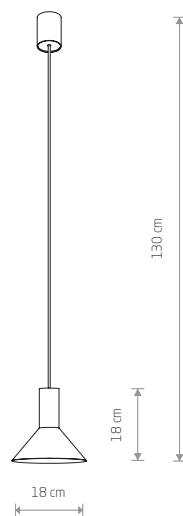

HERMANOS 8037

HERMANOS

painted steel, solid brass

8037 8194

1xGU10, max 10W only LED

HERMANOS

painted steel, solid brass

8031 8030

3xGU10, max 10W only LED

HERMANOS 8031

HERMANOS 8038

HERMANOS

painted steel, solid brass

8038 8100

1xGU10, max 10W only LED

HERMANOS 8040

HERMANOS

painted steel, solid brass

8040 8103

1xGU10, max 10W only LED

HERMANOS 8032

HERMANOS

painted steel, solid brass

8033 8032