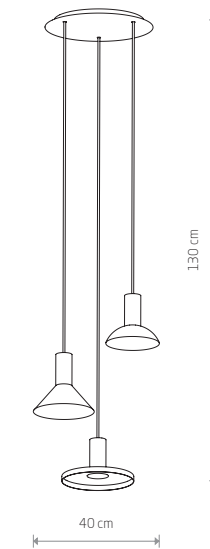

HERMANOS 8037

HERMANOS

painted steel, solid brass

8037 8194

1xGU10, max 10W only LED

HERMANOS

painted steel, solid brass

8031 8030

3xGU10, max 10W only LED

HERMANOS 8031

HERMANOS 8038

HERMANOS

painted steel, solid brass

8038 8100

1xGU10, max 10W only LED

HERMANOS 8040

HERMANOS

painted steel, solid brass

8040 8103

1xGU10, max 10W only LED

HERMANOS 8032

HERMANOS

painted steel, solid brass

8033 8032