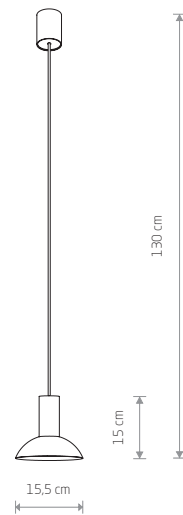

HERMANOS 8037

HERMANOS

painted steel, solid brass

8037 8194

1xGU10, max 10W only LED

HERMANOS

painted steel, solid brass

8031 8030

3xGU10, max 10W only LED

HERMANOS 8031

HERMANOS 8038

HERMANOS

painted steel, solid brass

8038 8100

1xGU10, max 10W only LED

HERMANOS 8040

HERMANOS

painted steel, solid brass

8040 8103

1xGU10, max 10W only LED

HERMANOS 8032

HERMANOS

painted steel, solid brass

8033 8032