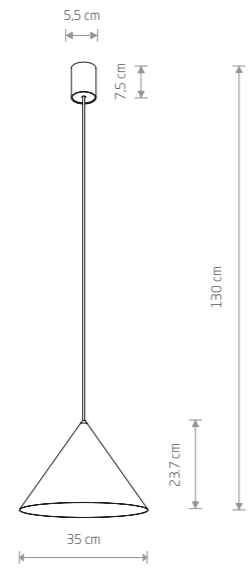

ZENITH L
painted steel, solid brass

- 8005 8006 8007

1xGU10, max 35W

ZENITH M
painted steel, solid brass

- 8001 8002 8003

1xGU10, max 35W

ZENITH S
painted steel, solid brass

- 7996 7997 7998

1xGU10, max 35W

- BLACK P013 RAL 9005
- WHITE P004 RAL 9003
- GREEN P024
- BRASS

ZENITH M 8001