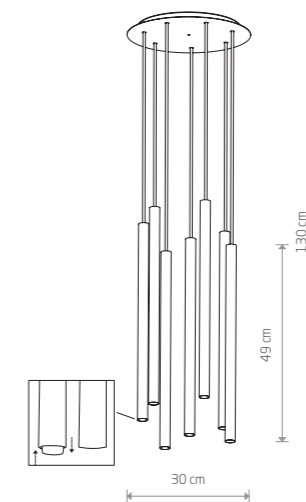

LASER 490 8922

LASER 1000 7668

LASER 1000

painted steel

7667

7xG9, max 10W only LED

solid brass, painted steel

7668

7xG9, max 10W only LED

LASER 490

painted steel

8922 8923

10xG9, max 10W only LED

solid brass, painted steel

8924

10xG9, max 10W only LED

LASER 490

painted steel

8918 8920

7xG9, max 10W only LED

solid brass, painted steel

8921

7xG9, max 10W only LED

LASER 490 8920