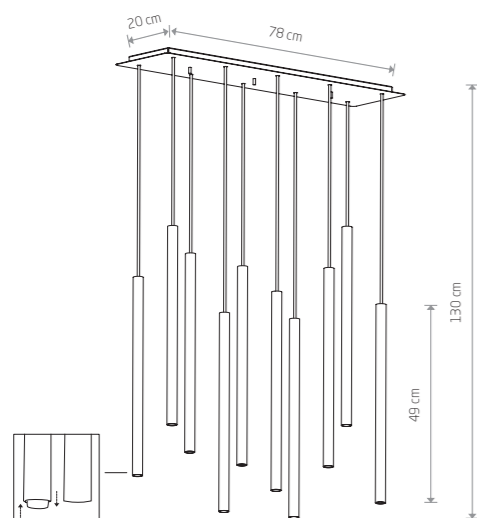

LASER 490 8922

LASER 1000 7668

LASER 1000

painted steel

7667

7xG9, max 10W only LED

solid brass, painted steel

7668

7xG9, max 10W only LED

LASER 490

painted steel

8922 8923

10xG9, max 10W only LED

solid brass, painted steel

8924

10xG9, max 10W only LED

LASER 490

painted steel

8918 8920

7xG9, max 10W only LED

solid brass, painted steel

8921

7xG9, max 10W only LED

LASER 490 8920