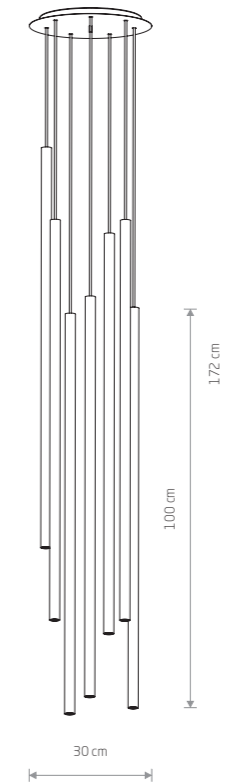

LASER 490 8922

LASER 1000 7668

LASER 1000

painted steel

7667

7xG9, max 10W only LED

solid brass, painted steel

7668

7xG9, max 10W only LED

LASER 490

painted steel

8922 8923

10xG9, max 10W only LED

solid brass, painted steel

8924

10xG9, max 10W only LED

LASER 490

painted steel

8918 8920

7xG9, max 10W only LED

solid brass, painted steel

8921

7xG9, max 10W only LED

LASER 490 8920