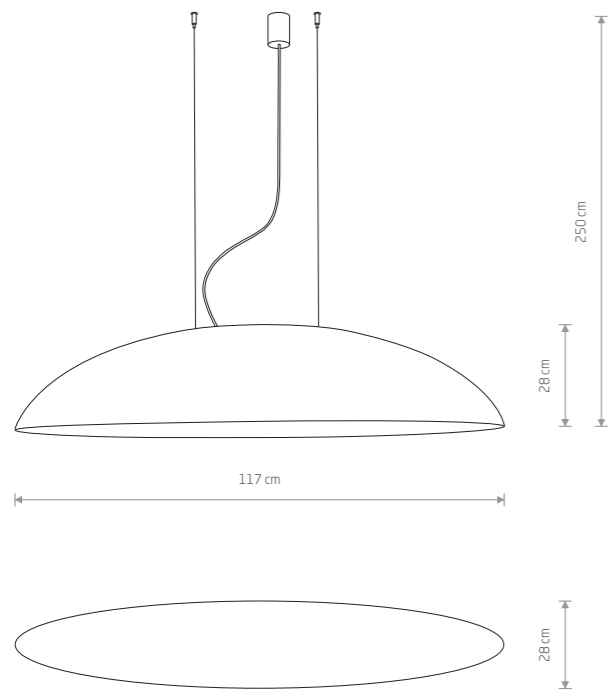

CANOE 7926

CANOE 7927

CANOE

composite, painted steel, steel

7926 7927

5xE27, max 40W

BLACK P014 RAL 9005 WHITE P003 RAL 9003 GOLD P018

CANOE 7926