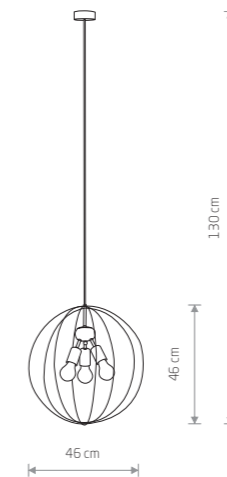

GSTAR 7795

GSTAR

■ painted steel

■ 7795

● 1xGU10, max 10W only LED

■ brass-plated steel, painted steel

■ 8854

● 1xGU10, max 10W only LED

GSTAR 8285

GSTAR

■ painted steel

■ 7796

● 1xGU10, max 10W only LED

■ brass-plated steel, painted steel

■ 8285

● 1xGU10, max 10W only LED

BULLET 9061

BULLET

■ painted steel

■ 9061

● 3xE27, max 60W