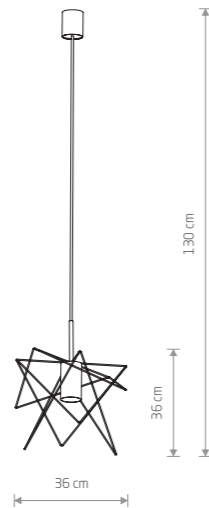

GSTAR 7795

GSTAR

■ painted steel

■ 7795

● 1xGU10, max 10W only LED

■ brass-plated steel, painted steel

■ 8854

● 1xGU10, max 10W only LED

GSTAR 8285

GSTAR

■ painted steel

■ 7796

● 1xGU10, max 10W only LED

■ brass-plated steel, painted steel

■ 8285

● 1xGU10, max 10W only LED

BULLET 9061

BULLET

■ painted steel

■ 9061

● 3xE27, max 60W