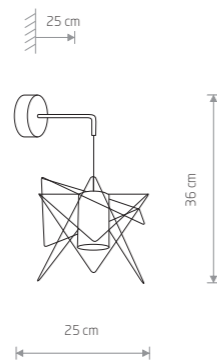

GSTAR 7795

GSTAR

■ painted steel

■ 7795

● 1xGU10, max 10W only LED

■ brass-plated steel, painted steel

■ 8854

● 1xGU10, max 10W only LED

GSTAR 8285

GSTAR

■ painted steel

■ 7796

● 1xGU10, max 10W only LED

■ brass-plated steel, painted steel

■ 8285

● 1xGU10, max 10W only LED

BULLET 9061

BULLET

■ painted steel

■ 9061

● 3xE27, max 60W