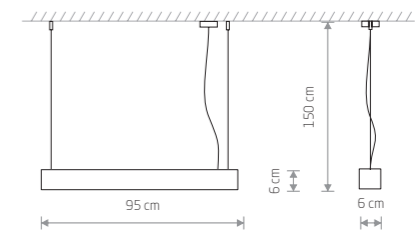

SOFT LED 90X6 7547

SOFT LED 90X20 7532

SOFT LED 90X20

Painted aluminum, plastic PMMA

7545 7532

2xLED TUBE T8, max 16W, included

SOFT LED 90X6 7547

SOFT LED 90X6

Painted aluminum, plastic PMMA

7547 7535

1xLED TUBE T8, max 16W, included

SOFT LED 120X6 7525

SOFT LED 120X6

Painted aluminum, plastic PMMA

7537 7525

1xLED TUBE T8, max 22W, included