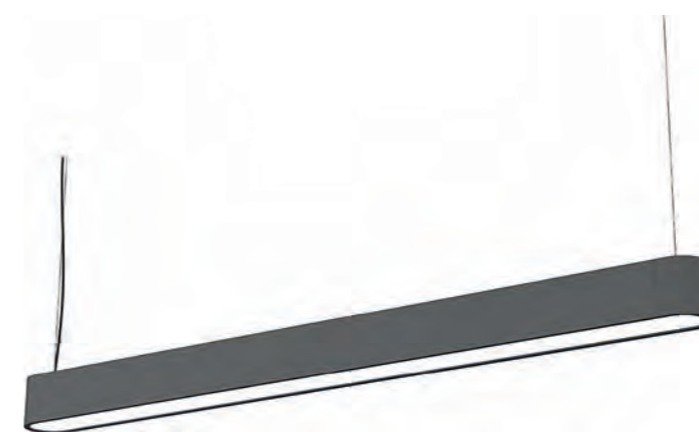

SOFT LED 90X6 7547

SOFT LED 90X20 7532

SOFT LED 90X20

Painted aluminum, plastic PMMA

7545 7532

2xLED TUBE T8, max 16W, included

SOFT LED 90X6 7547

SOFT LED 90X6

Painted aluminum, plastic PMMA

7547 7535

1xLED TUBE T8, max 16W, included

SOFT LED 120X6 7525

SOFT LED 120X6

Painted aluminum, plastic PMMA

7537 7525

1xLED TUBE T8, max 22W, included