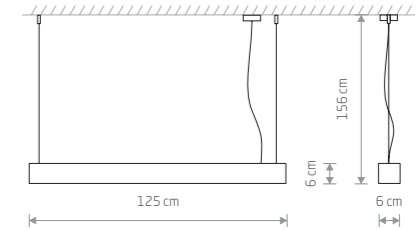

SOFT LED 90X6 7547

SOFT LED 90X20 7532

SOFT LED 90X20

Painted aluminum, plastic PMMA

7545 7532

2xLED TUBE T8, max 16W, included

SOFT LED 90X6 7547

SOFT LED 90X6

Painted aluminum, plastic PMMA

7547 7535

1xLED TUBE T8, max 16W, included

SOFT LED 120X6 7525

SOFT LED 120X6

Painted aluminum, plastic PMMA

7537 7525

1xLED TUBE T8, max 22W, included