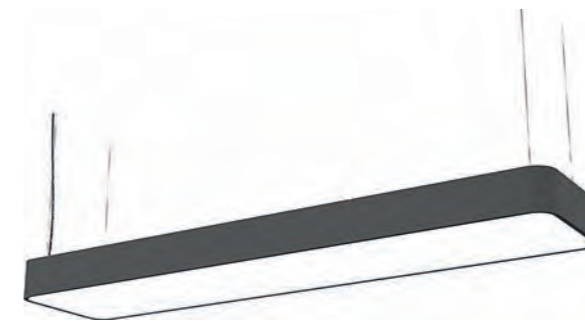

SOFT LED 90X6 7547

SOFT LED 90X20 7532

SOFT LED 90X20

Painted aluminum, plastic PMMA

7545 7532

2xLED TUBE T8, max 16W, included

SOFT LED 90X6 7547

SOFT LED 90X6

Painted aluminum, plastic PMMA

7547 7535

1xLED TUBE T8, max 16W, included

SOFT LED 120X6 7525

SOFT LED 120X6

Painted aluminum, plastic PMMA

7537 7525

1xLED TUBE T8, max 22W, included