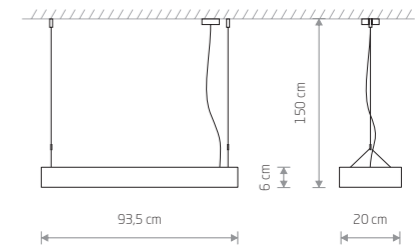

SOFT LED 90X6 7547

SOFT LED 90X20 7532

SOFT LED 90X20

Painted aluminum, plastic PMMA

7545 7532

2xLED TUBE T8, max 16W, included

SOFT LED 90X6 7547

SOFT LED 90X6

Painted aluminum, plastic PMMA

7547 7535

1xLED TUBE T8, max 16W, included

SOFT LED 120X6 7525

SOFT LED 120X6

Painted aluminum, plastic PMMA

7537 7525

1xLED TUBE T8, max 22W, included