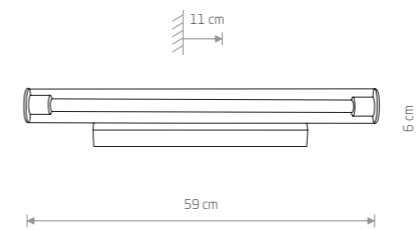

ION LED M

glass, chrome plated steel

8171