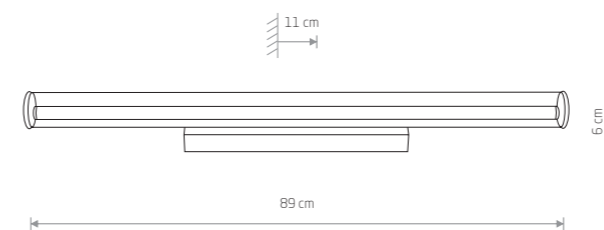

WING LED 7543

ION LED M

glass, chrome plated steel

8171

ION LED L

glass, chrome plated steel

8172

WING LED

painted steel

7543 7550

1xLED TUBE T8, max 11W, included

Name	Size	Power	Colour temp.	Luminous flux	Beam angle	Colour Rendering Index (CRI)	Input	Power factor	LED driver	Lifetime	Material
LED TUBE T 8	60 cm	11W LED	3000K	1700 lm	120°	≥80	220-230 V, 50/60 Hz	>0,5	INCL	30000h	CLEAR GLASS

Item No.	Power	Colour temp.	Luminous flux	Beam angle	Colour Rendering Index (CRI)	Input	Safety type	Power factor	Ingress protection	Lifetime
8171	12W LED	3000K	870 lm	130°	≥80	~220-230 V, 50/60 Hz	⊕	>0,5	IP20	30000h
8172	18W LED	3000K	1300 lm	130°	≥80	~220-230 V, 50/60 Hz	⊕	>0,5	IP20	30000h