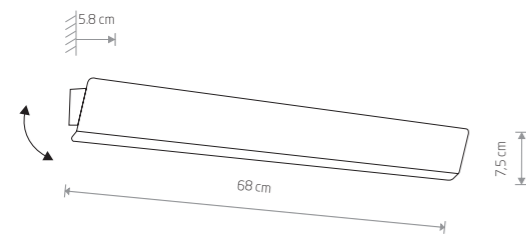

WING LED 7543

ION LED M

glass, chrome plated steel

8171

ION LED L

glass, chrome plated steel

8172

WING LED

painted steel

7543 7550

1xLED TUBE T8, max 11W, included

Name	Size	Power	Colour temp.	Luminous flux	Beam angle	Colour Rendering Index (CRI)	Input	Power factor	LED driver	Lifetime	Material
LED TUBE T 8	60 cm	11W LED	3000K	1700 lm	120°	≥80	220-230 V, 50/60 Hz	>0,5	INCL	30000h	CLEAR GLASS

Item No.	Power	Colour temp.	Luminous flux	Beam angle	Colour Rendering Index (CRI)	Input	Safety type	Power factor	Ingress protection	Lifetime
8171	12W LED	3000K	870 lm	130°	≥80	~220-230 V, 50/60 Hz	⊕	>0,5	IP20	30000h
8172	18W LED	3000K	1300 lm	130°	≥80	~220-230 V, 50/60 Hz	⊕	>0,5	IP20	30000h