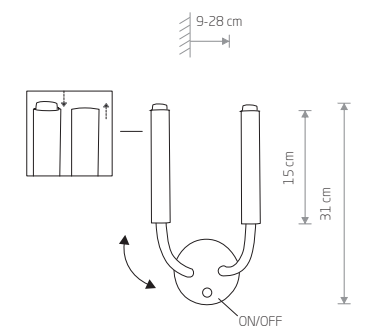

**LASER**  
painted steel

- 8048 8047
- 2xG9, max 10W only Led
- solid brass, painted steel
- 8308
- 2xG9, max 10W only LED

STALACTITE 9054

STALACTITE 9055

STALACTITE 8352

**STALACTITE**  
painted steel

- 8355 8356
- 13xG9, max 10W only LED
- solid brass, painted steel
- 9054
- 13xG9, max 10W only LED

**STALACTITE**  
painted steel, flexible stem

- 8351 8350
- 1xG9, max 10W only LED
- solid brass, painted steel, flexible stem
- 8352
- 1xG9, max 10W only LED

**STALACTITE**  
painted steel, flexible stem

- 8353 8354
- 2xG9, max 10W only LED
- solid brass, painted steel, flexible stem
- 9055
- 2xG9, max 10W only LED