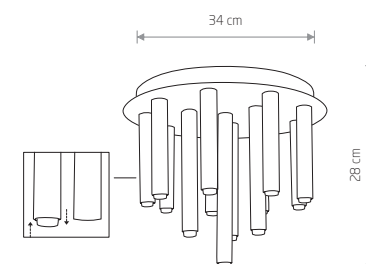

**LASER**  
painted steel

- 8048 8047
- 2xG9, max 10W only Led
- solid brass, painted steel
- 8308
- 2xG9, max 10W only LED

STALACTITE 9054

STALACTITE 9055

STALACTITE 8352

**STALACTITE**  
painted steel

- 8355 8356
- 13xG9, max 10W only LED
- solid brass, painted steel
- 9054
- 13xG9, max 10W only LED

**STALACTITE**  
painted steel, flexible stem

- 8351 8350
- 1xG9, max 10W only LED
- solid brass, painted steel, flexible stem
- 8352
- 1xG9, max 10W only LED

**STALACTITE**  
painted steel, flexible stem

- 8353 8354
- 2xG9, max 10W only LED
- solid brass, painted steel, flexible stem
- 9055
- 2xG9, max 10W only LED