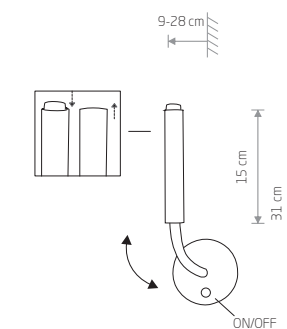

**LASER**  
painted steel

- 8048 8047
- 2xG9, max 10W only Led
- solid brass, painted steel
- 8308
- 2xG9, max 10W only LED

STALACTITE 9054

STALACTITE 9055

STALACTITE 8352

**STALACTITE**  
painted steel

- 8355 8356
- 13xG9, max 10W only LED
- solid brass, painted steel
- 9054
- 13xG9, max 10W only LED

**STALACTITE**  
painted steel, flexible stem

- 8351 8350
- 1xG9, max 10W only LED
- solid brass, painted steel, flexible stem
- 8352
- 1xG9, max 10W only LED

**STALACTITE**  
painted steel, flexible stem

- 8353 8354
- 2xG9, max 10W only LED
- solid brass, painted steel, flexible stem
- 9055
- 2xG9, max 10W only LED