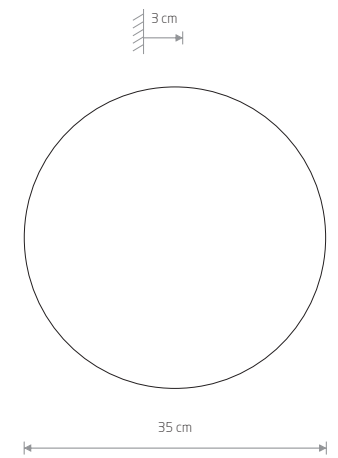

RING LED M 7638

RING LED S 7634

RING LED S 7637

RING LED S
painted steel

■ 7634 ■ 7637

RING LED M
painted steel

■ 7635 ■ 7638

RING LED L
painted steel

■ 7636 ■ 7640

Item No.	Power	Colour temp.	Luminous flux	Beam angle	Colour Rendering Index (CRI)	Input	Safety type	Ingress protection	Lifetime
7634	7W LED	3000K	235 lm	150°	>80	220-230 V, 50/60 Hz	⊕	IP20	50000h
7637	7W LED	3000K	265 lm	150°	>80	220-230 V, 50/60 Hz	⊕	IP20	50000h
7635	9W LED	3000K	400 lm	150°	>80	220-230 V, 50/60 Hz	⊕	IP20	50000h
7638	9W LED	3000K	520 lm	150°	>80	220-230 V, 50/60 Hz	⊕	IP20	50000h
7636	12W LED	3000K	640 lm	150°	>80	220-230 V, 50/60 Hz	⊕	IP20	50000h
7640	12W LED	3000K	780 lm	150°	>80	220-230 V, 50/60 Hz	⊕	IP20	50000h