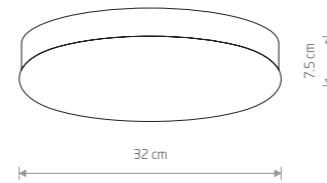

KASAI 9490

KASAI 7952

KASAI

glass, chrome plated steel

■ 9490

☐ 2xE27, max 40W

glass, brushed stainless steel

■ 9491

☐ 2xE27, max 40W

glass, painted steel

■ 7952

☐ 2xE27, max 40W

KASAI SENSOR

glass, chrome plated steel

■ 8827

☐ 2xE27, max 40W

glass, brushed stainless steel

■ 8828

☐ 2xE27, max 40W