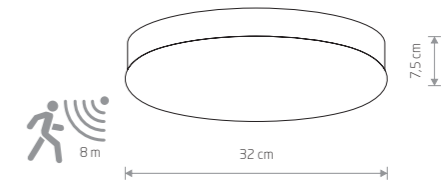

KASAI 9490

KASAI 7952

KASAI

glass, chrome plated steel

■ 9490

☐ 2xE27, max 40W

glass, brushed stainless steel

■ 9491