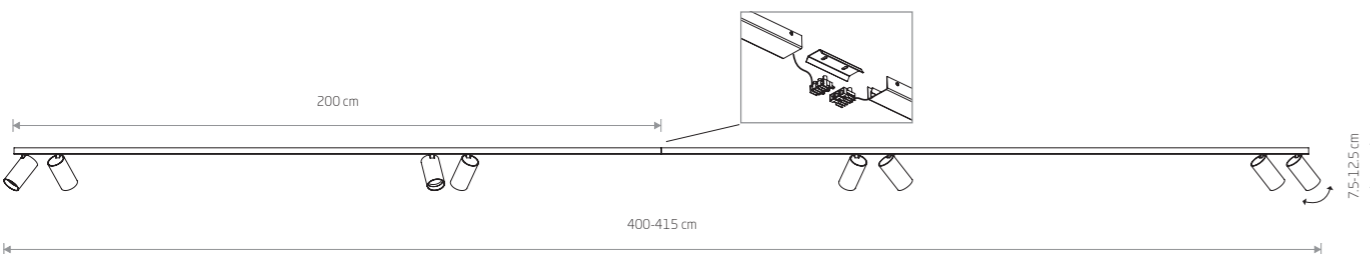

solid brass, painting steel, plastic ABS

7755

8xGU10, max 10W only LED

MONO 2X200 7701

MONO CORNER 2X200 7702

MONO 2X200

painting steel, plastic ABS

7752 7722