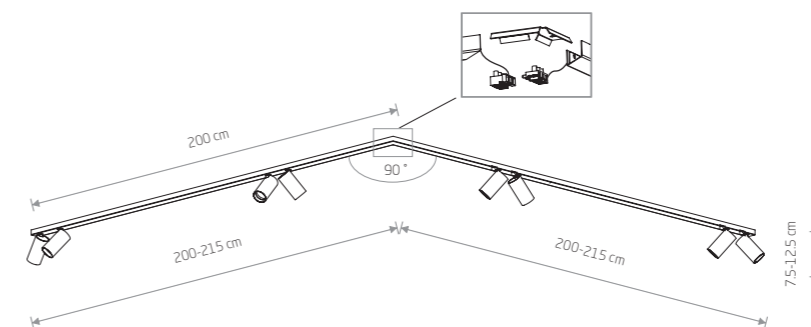

MONO CORNER 2X200

painting steel, plastic ABS

7753 7723

7697 7702

8xGU10, max 10W only LED

solid brass, painting steel, plastic ABS

7757

8xGU10, max 10W only LED