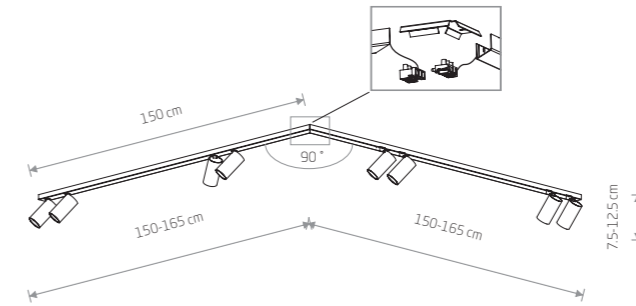

MONO 2X150 7698

MONO CORNER 2X150

painting steel, plastic ABS

7751 7721

7695 7700

8xGU10, max 10W only LED

solid brass, painting steel, plastic ABS

7755

8xGU10, max 10W only LED