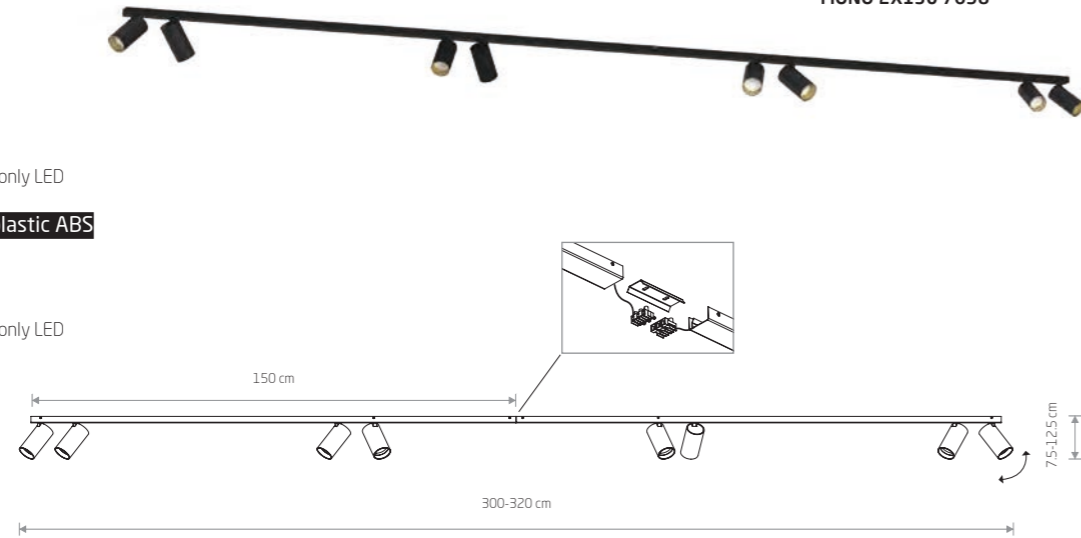

MONO

painting steel, plastic ABS

7813 7844

7777 7770

6xGU10, max 10W only LED

solid brass, painting steel, plastic ABS

7785

6xGU10, max 10W only LED

MONO 7770

MONO CORNER 2X150 7700

MONO 2X150

painting steel, plastic ABS

7750 7720

7694 7698

6xGU10, max 10W only LED

solid brass, painting steel, plastic ABS

7754

8xGU10, max 10W only LED

MONO 2X150 7698

MONO CORNER 2X150

painting steel, plastic ABS

7751 7721

7695 7700

8xGU10, max 10W only LED

solid brass, painting steel, plastic ABS

7755

8xGU10, max 10W only LED

MONO 2X200 7701

MONO CORNER 2X200 7702

MONO 2X200

painting steel, plastic ABS

7752 7722