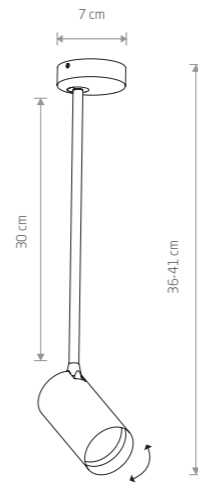

### MONO LONG S

painted steel, plastic ABS

7724 7727

7670 7673

1xGU10, max 10W only LED

solid brass, painted steel, plastic ABS

7731

1xGU10, max 10W only LED

### MONO LONG M

painted steel, plastic ABS

7725 7728

7671 7674

1xGU10, max 10W only LED

solid brass, painted steel, plastic ABS

7732

1xGU10, max 10W only LED