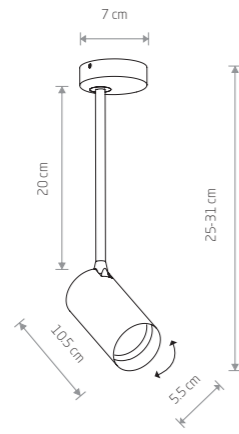

MONO LONG S 7727

### MONO LONG S

painted steel, plastic ABS

7724 7727

7670 7673

1xGU10, max 10W only LED

solid brass, painted steel, plastic ABS

7731

1xGU10, max 10W only LED

### MONO LONG M

painted steel, plastic ABS

7725 7728

7671 7674

1xGU10, max 10W only LED

solid brass, painted steel, plastic ABS

7732

1xGU10, max 10W only LED

### MONO LONG

painted steel, plastic ABS

7726 7730

7672 7675

2xGU10, max 10W only LED

solid brass, painted steel, plastic ABS

7733

2xGU10, max 10W only LED