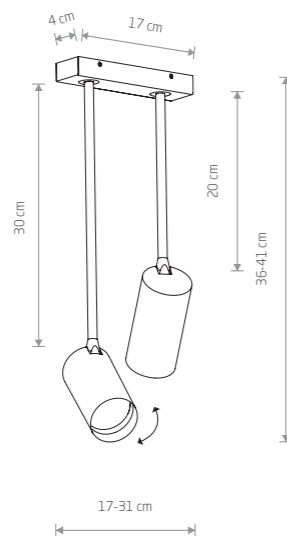

MONO LONG

painted steel, plastic ABS

7726 7730

7672 7675

2xGU10, max 10W only LED

solid brass, painted steel, plastic ABS

7733

2xGU10, max 10W only LED