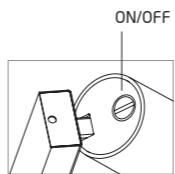

MONO 7764

MONO 7786

MONO

painting steel, plastic ABS

7787 7786

7773 7765

1xGU10, max 10W only LED

solid brass, painting steel, plastic ABS