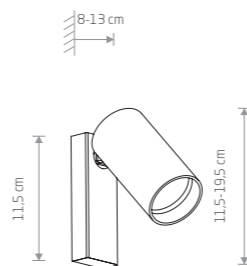

MONO 7764

MONO 7786

MONO

painting steel, plastic ABS

7787 7786

7773 7765

1xGU10, max 10W only LED

solid brass, painting steel, plastic ABS

7781

1xGU10, max 10W only LED

MONO 7840

MONO

painting steel, plastic ABS

7808 7840

7772 7764

1xGU10, max 10W only LED

solid brass, painting steel, plastic ABS

7780

1xGU10, max 10W only LED