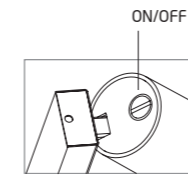

MONO 7840

MONO

painting steel, plastic ABS

7808 7840

7772 7764

1xGU10, max 10W only LED

solid brass, painting steel, plastic ABS

7780

1xGU10, max 10W only LED