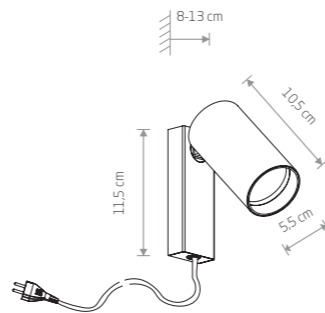

MONO 7764

MONO 7786

MONO

painting steel, plastic ABS

7787 7786

7773 7765

1xGU10, max 10W only LED

solid brass, painting steel, plastic ABS

7781

1xGU10, max 10W only LED

MONO 7840

MONO

painting steel, plastic ABS

7808 7840

7772 7764

1xGU10, max 10W only LED

solid brass, painting steel, plastic ABS

7780

1xGU10, max 10W only LED