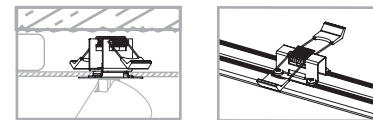

MONO SURFACE 7685

MONO SURFACE 7687

MONO SURFACE 7686

MONO SURFACE 7687

**MONO SURFACE**

painted steel, plastic ABS

7830 7835

7685 7691

3xGU10, max 10W only LED

solid brass, painted steel, plastic ABS

7746

3xGU10, max 10W only LED

cut out 690x31 mm

**MONO SURFACE**

painted steel, plastic ABS

7831 7836

7686 7692

4xGU10, max 10W only LED

solid brass, painted steel, plastic ABS

7747

4xGU10, max 10W only LED

cut out 1170x31 mm

**MONO SURFACE**

painted steel, plastic ABS