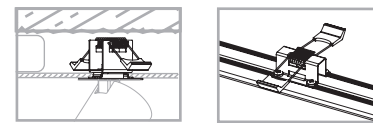

MONO SURFACE 7685

MONO SURFACE 7687

MONO SURFACE 7686

MONO SURFACE 7687

**MONO SURFACE**

painted steel, plastic ABS

7830 7835

7685 7691

3xGU10, max 10W only LED

solid brass, painted steel, plastic ABS

7746

3xGU10, max 10W only LED

cut out 690x31 mm

**MONO SURFACE**

painted steel, plastic ABS

7831 7836

7686 7692

4xGU10, max 10W only LED

solid brass, painted steel, plastic ABS

7747

4xGU10, max 10W only LED

cut out 1170x31 mm

**MONO SURFACE**

painted steel, plastic ABS