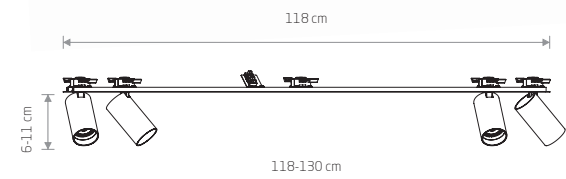

MONO SURFACE 7685

MONO SURFACE 7687

MONO SURFACE 7686

MONO SURFACE 7687

**MONO SURFACE**

painted steel, plastic ABS

7830 7835

7685 7691

3xGU10, max 10W only LED

solid brass, painted steel, plastic ABS

7746

3xGU10, max 10W only LED

cut out 690x31 mm

**MONO SURFACE**

painted steel, plastic ABS

7831 7836

7686 7692

4xGU10, max 10W only LED

solid brass, painted steel, plastic ABS

7747

4xGU10, max 10W only LED

cut out 1170x31 mm

**MONO SURFACE**

painted steel, plastic ABS