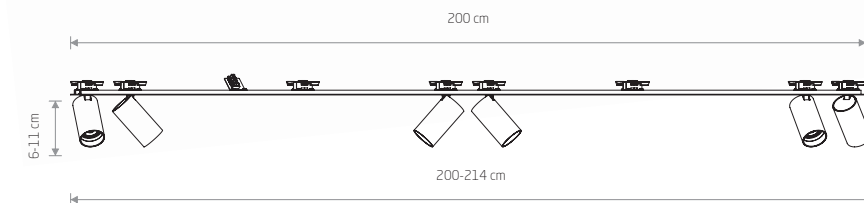

MONO SURFACE 7685

MONO SURFACE 7687

MONO SURFACE 7686

MONO SURFACE 7687

**MONO SURFACE**

painted steel, plastic ABS

7830 7835

7685 7691

3xGU10, max 10W only LED

solid brass, painted steel, plastic ABS

7746

3xGU10, max 10W only LED

cut out 690x31 mm

**MONO SURFACE**

painted steel, plastic ABS

7831 7836

7686 7692

4xGU10, max 10W only LED

solid brass, painted steel, plastic ABS

7747

4xGU10, max 10W only LED

cut out 1170x31 mm

**MONO SURFACE**

painted steel, plastic ABS

7832 7837

7687 7693

6xGU10, max 10W only LED

solid brass, painted steel, plastic ABS

7748

6xGU10, max 10W only LED

cut out 1990x31 mm