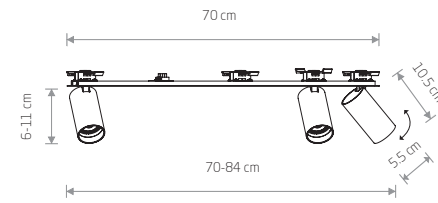

MONO SURFACE 7685

MONO SURFACE

painted steel, plastic ABS

7830 7835

7685 7691

3xGU10, max 10W only LED

solid brass, painted steel, plastic ABS

7746

3xGU10, max 10W only LED

cut out 690x31 mm

MONO SURFACE

painted steel, plastic ABS

7831 7836

7686 7692

4xGU10, max 10W only LED

solid brass, painted steel, plastic ABS

7747

4xGU10, max 10W only LED

cut out 1170x31 mm

MONO SURFACE

painted steel, plastic ABS

7832 7837

7687 7693

6xGU10, max 10W only LED

solid brass, painted steel, plastic ABS

7748

6xGU10, max 10W only LED

cut out 1990x31 mm