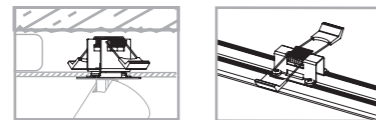

MONO SURFACE LONG

painted steel, plastic ABS

7736 7740

7678 7682

2xGU10, max 10W only LED

solid brass, painted steel, plastic ABS

7743

2xGU10, max 10W only LED

cut out 160x31 mm