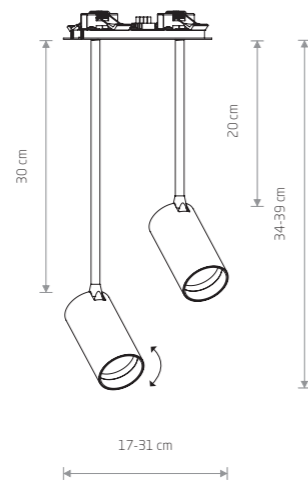

cut out  $\varnothing$  35 mm

### MONO SURFACE LONG M

painted steel, plastic ABS

7735 7738

7677 7681

1xGU10, max 10W only LED

solid brass, painted steel, plastic ABS

7742

1xGU10, max 10W only LED

cut out 160x31 mm

MONO SURFACE LONG 7682

MONO SURFACE LONG M 7742