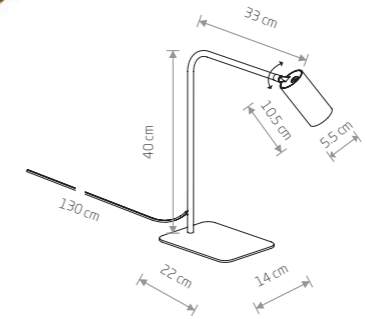

MONO 7712

MONO

painted steel, plastic ABS

7705 7708

7715 7718

2xGU10, max 10W only LED

solid brass, painted steel, plastic ABS

7712

2xGU10, max 10W only LED

MONO 7710

MONO

painted steel, plastic ABS

7703 7706

7713 7716

1xGU10, max 10W only LED

solid brass, painted steel, plastic ABS

7710

1xGU10, max 10W only LED

MONO 7711

MONO

painted steel, plastic ABS

7704 7707

7714 7717

1xGU10, max 10W only LED

solid brass, painted steel, plastic ABS

7711

1xGU10, max 10W only LED