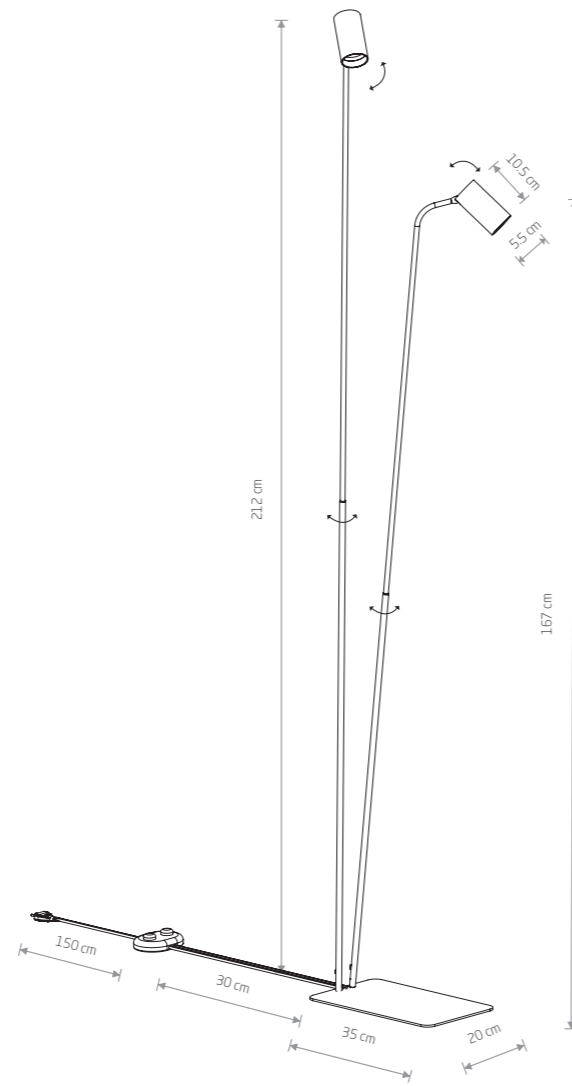

MONO 7712

MONO

painted steel, plastic ABS

7705 7708

7715 7718

2xGU10, max 10W only LED

solid brass, painted steel, plastic ABS

7712

2xGU10, max 10W only LED

MONO 7710

MONO

painted steel, plastic ABS

7703 7706

7713 7716

1xGU10, max 10W only LED

solid brass, painted steel, plastic ABS

7710

1xGU10, max 10W only LED

MONO 7711

MONO

painted steel, plastic ABS

7704 7707

7714 7717

1xGU10, max 10W only LED

solid brass, painted steel, plastic ABS

7711

1xGU10, max 10W only LED