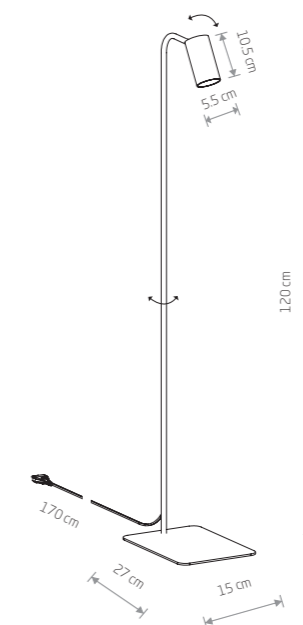

MONO 7712

MONO

painted steel, plastic ABS

7705 7708

7715 7718

2xGU10, max 10W only LED

solid brass, painted steel, plastic ABS

7712

2xGU10, max 10W only LED

MONO 7710

MONO

painted steel, plastic ABS

7703 7706

7713 7716

1xGU10, max 10W only LED

solid brass, painted steel, plastic ABS

7710

1xGU10, max 10W only LED

MONO 7711

MONO

painted steel, plastic ABS

7704 7707

7714 7717

1xGU10, max 10W only LED

solid brass, painted steel, plastic ABS

7711

1xGU10, max 10W only LED