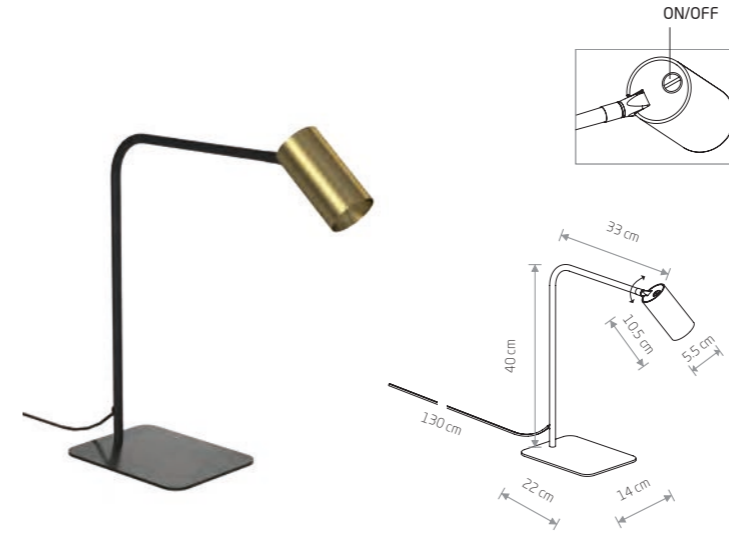

MONO 7712

MONO

painted steel, plastic ABS

7705 7708

7715 7718

2xGU10, max 10W only LED

solid brass, painted steel, plastic ABS

7712

2xGU10, max 10W only LED

MONO 7710

MONO

painted steel, plastic ABS

7703 7706

7713 7716

1xGU10, max 10W only LED

solid brass, painted steel, plastic ABS

7710

1xGU10, max 10W only LED

MONO 7711

MONO

painted steel, plastic ABS

7704 7707

7714 7717

1xGU10, max 10W only LED

solid brass, painted steel, plastic ABS

7711

1xGU10, max 10W only LED