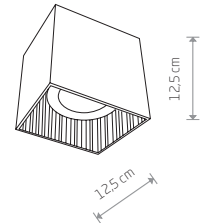

**COBBLE**  
painted aluminum

7791 7790

1xGU10 ES111, max 75W

**GROOVE**  
painted aluminum

7793 7792

1xGU10 ES111, max 75W

**GAP**  
painted aluminum

9385 9384

2xGU10, max 35W

**PAG**  
painted aluminum

9387 9386

2xGU10, max 35W

**GROOVE**  
painted aluminum

9383 9316

2xGU10 ES111, max 75W

**OVAL**  
painted aluminum