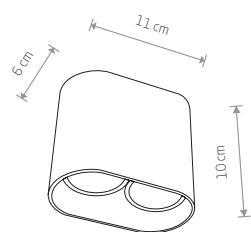

**COBBLE**  
painted aluminum

7791 7790

1xGU10 ES111, max 75W

**GROOVE**  
painted aluminum

7793 7792

1xGU10 ES111, max 75W

**GAP**  
painted aluminum

9385 9384

2xGU10, max 35W

**PAG**  
painted aluminum

9387 9386

2xGU10, max 35W

**GROOVE**  
painted aluminum

9383 9316

2xGU10 ES111, max 75W

**OVAL**  
painted aluminum