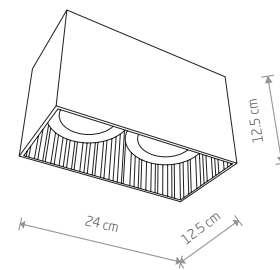

**COBBLE**  
painted aluminum

7791 7790

1xGU10 ES111, max 75W

**GROOVE**  
painted aluminum

7793 7792

1xGU10 ES111, max 75W

**GAP**  
painted aluminum

9385 9384

2xGU10, max 35W

**PAG**  
painted aluminum

9387 9386

2xGU10, max 35W

**GROOVE**  
painted aluminum

9383 9316

2xGU10 ES111, max 75W

**OVAL**  
painted aluminum