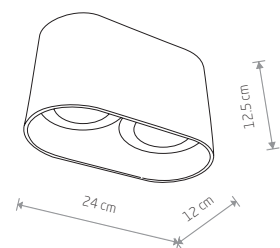

2xGU10, max 35W

**PAG**  
painted aluminum

9387 9386

2xGU10, max 35W

**GROOVE**  
painted aluminum

9383 9316

2xGU10 ES111, max 75W

**OVAL**  
painted aluminum