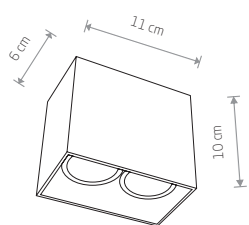

**COBBLE**  
painted aluminum

7791 7790

1xGU10 ES111, max 75W

**GROOVE**  
painted aluminum

7793 7792

1xGU10 ES111, max 75W

**GAP**  
painted aluminum

9385 9384

2xGU10, max 35W

**PAG**  
painted aluminum

9387 9386

2xGU10, max 35W

**GROOVE**  
painted aluminum

9383 9316

2xGU10 ES111, max 75W

**OVAL**  
painted aluminum