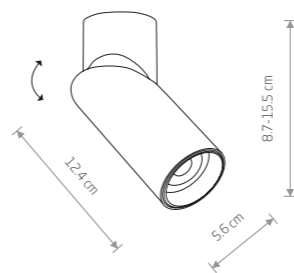

FLEA 8202

POINT TONE 8222

INDIA 7858

MIKE 7660

FLEA 8203

POINT TONE 8225

INDIA 7860

MIKE 7658

FLEA

painting steel

- 8202
- 8203

1xGX53, max 12W

POINT TONE

painting steel, plastic ABS

- 8220
- 8221
- 8222
- 8223
- 8224
- 8225

1xGU10, max 10W only LED