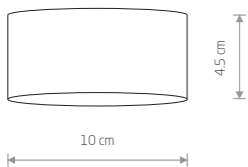

FLEA 8202

POINT TONE 8222

INDIA 7858

MIKE 7660

FLEA 8203

POINT TONE 8225

INDIA 7860

MIKE 7658

FLEA

painting steel

- 8202
- 8203

1xGX53, max 12W

POINT TONE

painting steel, plastic ABS

- 8220
- 8221
- 8222
- 8223
- 8224
- 8225

1xGU10, max 10W only LED