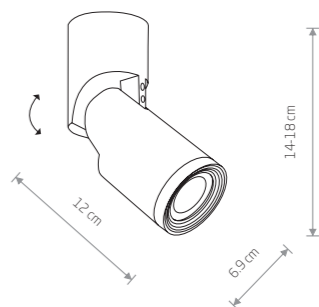

FLEA 8202

POINT TONE 8222

INDIA 7858

MIKE 7660

FLEA 8203

POINT TONE 8225

INDIA 7860

MIKE 7658

FLEA

painting steel

- 8202
- 8203

1xGX53, max 12W

POINT TONE

painting steel, plastic ABS

- 8220
- 8221
- 8222
- 8223
- 8224
- 8225

1xGU10, max 10W only LED