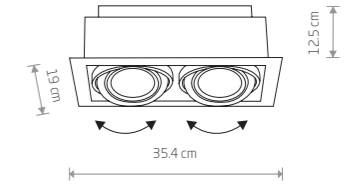

DOWNLIGHT ES111 9575

DOWNLIGHT ES111

painting steel

9571 9575

1xGU10 ES111, max 15W

cut out 165x165 mm

DOWNLIGHT ES111 9570

DOWNLIGHT ES111

painting steel

9570 9574

2xGU10 ES111, max 15W

cut out 320x165 mm

BOX ES111 9495

BOX ES111

plywood, painting steel

9495 9497 7648