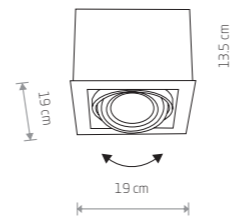

DOWNLIGHT ES111 9575

DOWNLIGHT ES111

painting steel

9571 9575

1xGU10 ES111, max 15W

cut out 165x165 mm

DOWNLIGHT ES111 9570

DOWNLIGHT ES111

painting steel

9570 9574

2xGU10 ES111, max 15W

cut out 320x165 mm

BOX ES111 9495

BOX ES111

plywood, painting steel

9495 9497 7648