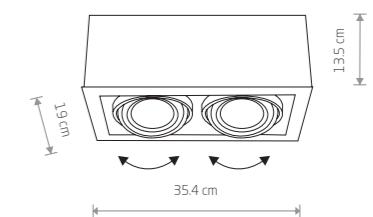

BOX ES111

plywood, painting steel

9470 9472 7650

2xGU10 ES111, max 15W