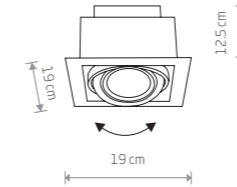

DOWNLIGHT ES111 9575

DOWNLIGHT ES111

painting steel

9571 9575

1xGU10 ES111, max 15W

cut out 165x165 mm

DOWNLIGHT ES111 9570

DOWNLIGHT ES111

painting steel

9570 9574

2xGU10 ES111, max 15W

cut out 320x165 mm

BOX ES111 9495

BOX ES111

plywood, painting steel

9495 9497 7648