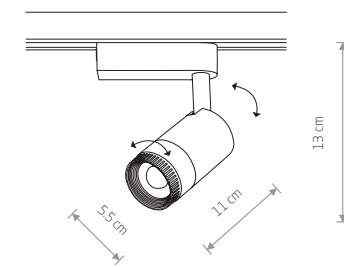

PROFILE ZOOM LED

Painted aluminum, plastic

7623 3000K 7625 3000K

7624 4000K 7626 4000K