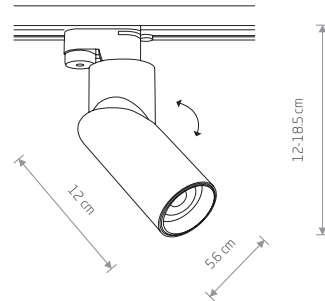

PROFILE MIKE 7661

PROFILE MIKE

Painted aluminum, plastic

7662 7661

1xGU10, max 15W

PROFILE ZOOM LED 7625

PROFILE INDIA 7657

PROFILE INDIA

Painted aluminum, plastic

7656 7657

1xGU10, max 15W

PROFILE ZOOM LED

Painted aluminum, plastic

7623 3000K 7625 3000K

7624 4000K 7626 4000K

BEAM CONE

BEAM ANGLE 15°

BEAM ANGLE 50°

PROFILE FOKUS 7621

PROFILE FOCUS LED

Painted aluminum, plastic

7618 3000K 7621 3000K

7620 4000K 7622 4000K

Item No.	Power	Colour temp.	Luminous flux	Beam angle	Colour Rendering Index (CRI)	Input	Safety type	Power factor	Ingress protection
7618	9W LED	3000K	440 lm	36°	>90	220-230 V, 50/60 Hz	□	>0.9	IP20
7620	9W LED	4000K	480 lm	36°	>90	220-230 V, 50/60 Hz	□	>0.9	IP20
7621	9W LED	3000K	430 lm	36°	>0.9	220-230 V, 50/60 Hz	□	>0.9	IP20
7622	9W LED	4000K	460 lm	36°	>90	220-230 V, 50/60 Hz	□	>0.9	IP20
7623	9W LED	3000K	550 lm	15-50°	>90	220-230 V, 50/60 Hz	□	>0.9	IP20
7624	9W LED	4000K	580 lm	15-50°	>90	220-230 V, 50/60 Hz	□	>0.9	IP20
7625	9W LED	3000K	490 lm	15-50°	>90	220-230 V, 50/60 Hz	□	>0.9	IP20
7626	9W LED	4000K	520 lm	15-50°	>90	220-230 V, 50/60 Hz	□	>0.9	IP20