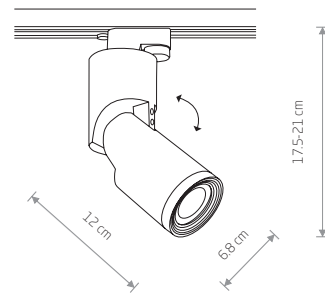

PROFILE MIKE 7661

PROFILE MIKE

Painted aluminum, plastic

7662 7661

1xGU10, max 15W

PROFILE ZOOM LED 7625

PROFILE INDIA 7657

PROFILE INDIA

Painted aluminum, plastic

7656 7657

1xGU10, max 15W

PROFILE ZOOM LED

Painted aluminum, plastic

7623 3000K 7625 3000K

7624 4000K 7626 4000K

BEAM CONE

BEAM ANGLE 15°

BEAM ANGLE 50°

PROFILE FOKUS 7621

PROFILE FOCUS LED

Painted aluminum, plastic

7618 3000K 7621 3000K

7620 4000K 7622 4000K

Item No.	Power	Colour temp.	Luminous flux	Beam angle	Colour Rendering Index (CRI)	Input	Safety type	Power factor	Ingress protection
7618	9W LED	3000K	440 lm	36°	>90	220-230 V, 50/60 Hz	□	>0.9	IP20
7620	9W LED	4000K	480 lm	36°	>90	220-230 V, 50/60 Hz	□	>0.9	IP20
7621	9W LED	3000K	430 lm	36°	>0.9	220-230 V, 50/60 Hz	□	>0.9	IP20
7622	9W LED	4000K	460 lm	36°	>90	220-230 V, 50/60 Hz	□	>0.9	IP20
7623	9W LED	3000K	550 lm	15-50°	>90	220-230 V, 50/60 Hz	□	>0.9	IP20
7624	9W LED	4000K	580 lm	15-50°	>90	220-230 V, 50/60 Hz	□	>0.9	IP20
7625	9W LED	3000K	490 lm	15-50°	>90	220-230 V, 50/60 Hz	□	>0.9	IP20
7626	9W LED	4000K	520 lm	15-50°	>90	220-230 V, 50/60 Hz	□	>0.9	IP20