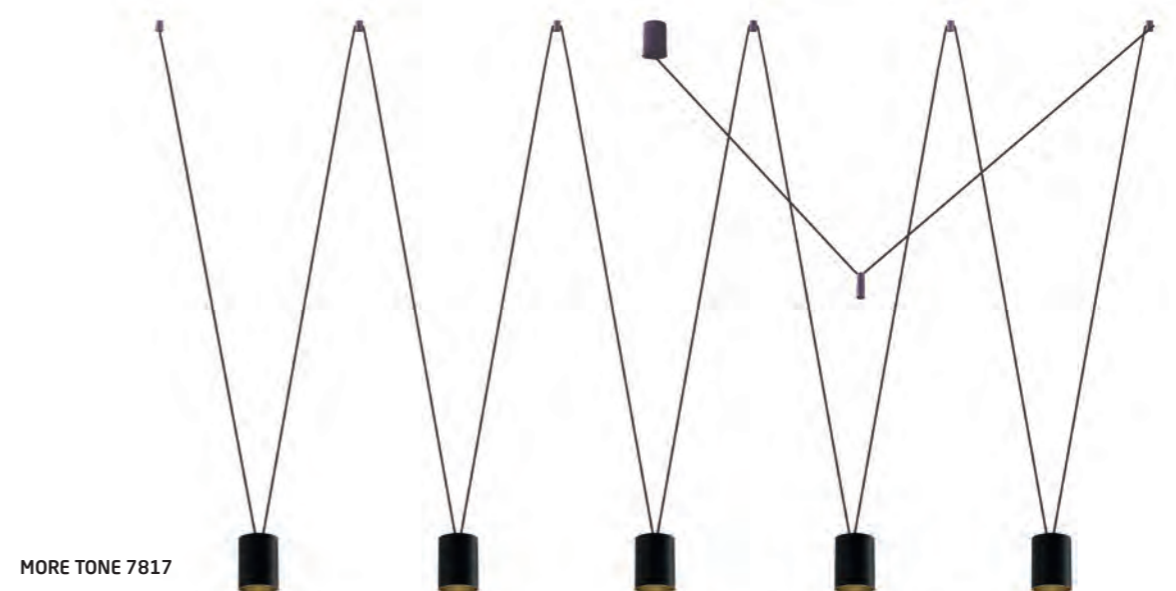

MORE EYE 7825

MORE TONE 7817

MORE EYE

painted steel

- 7824
- 7822

4xGU10, max 10W only LED

solid brass, painted steel

- 7610

4xGU10, max 10W only LED

MORE EYE

painted steel

- 7826
- 7825

5xGU10, max 10W only LED

solid brass, painted steel

- 7608

5xGU10, max 10W only LED

MORE TONE

painted steel, plastic ABS

- 7816
- 7814

4xGU10, max 10W only LED

MORE TONE

painted steel, plastic ABS

- 7821
- 7817

5xGU10, max 10W only LED