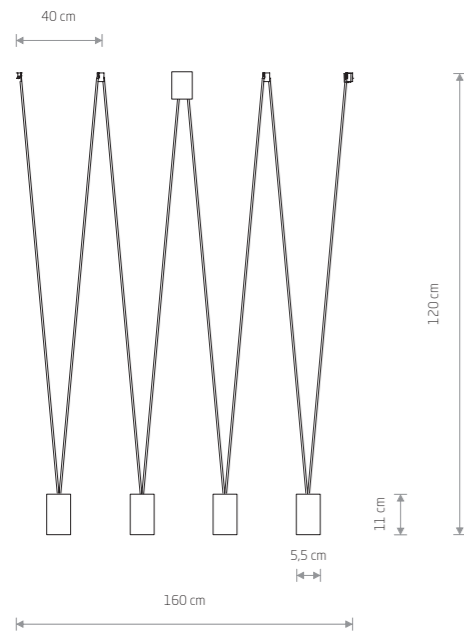

MORE EYE 7825

MORE TONE 7817

MORE EYE

painted steel

- 7824
- 7822

4xGU10, max 10W only LED

solid brass, painted steel

- 7610

4xGU10, max 10W only LED

MORE EYE

painted steel

- 7826
- 7825

5xGU10, max 10W only LED

solid brass, painted steel

- 7608

5xGU10, max 10W only LED

MORE TONE

painted steel, plastic ABS

- 7816
- 7814

4xGU10, max 10W only LED

MORE TONE

painted steel, plastic ABS

- 7821
- 7817

5xGU10, max 10W only LED