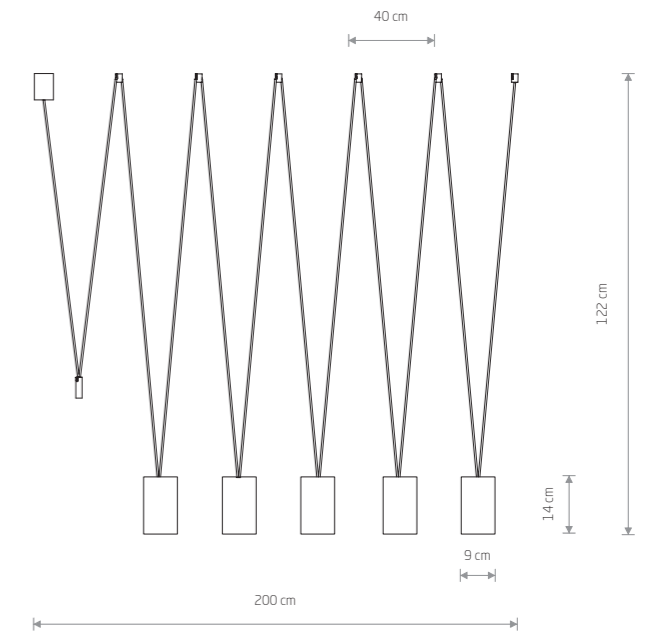

4xGU10, max 10W only LED

MORE EYE

painted steel

- 7826
- 7825

5xGU10, max 10W only LED

solid brass, painted steel

- 7608

5xGU10, max 10W only LED

MORE TONE

painted steel, plastic ABS

- 7816
- 7814

4xGU10, max 10W only LED

MORE TONE

painted steel, plastic ABS

- 7821
- 7817

5xGU10, max 10W only LED