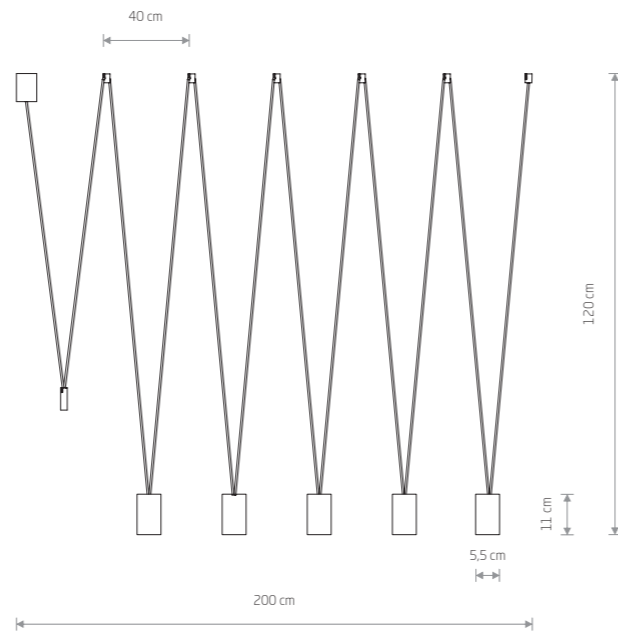

MORE EYE 7825

MORE TONE 7817

MORE EYE

painted steel

- 7824
- 7822

4xGU10, max 10W only LED

solid brass, painted steel

- 7610

4xGU10, max 10W only LED

MORE EYE

painted steel

- 7826
- 7825

5xGU10, max 10W only LED

solid brass, painted steel

- 7608

5xGU10, max 10W only LED

MORE TONE

painted steel, plastic ABS

- 7816
- 7814

4xGU10, max 10W only LED

MORE TONE

painted steel, plastic ABS

- 7821
- 7817

5xGU10, max 10W only LED