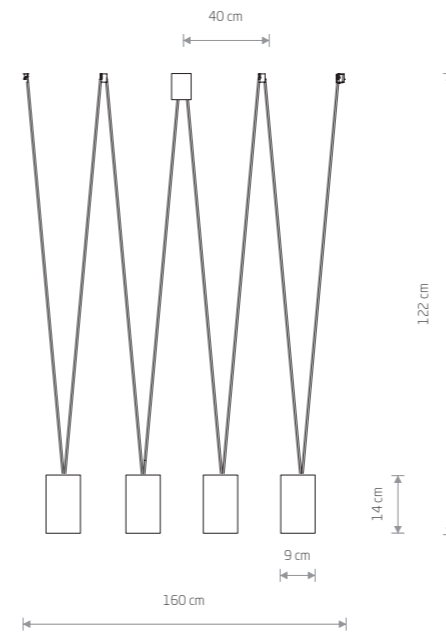

4xGU10, max 10W only LED

MORE EYE

painted steel

- 7826
- 7825

5xGU10, max 10W only LED

solid brass, painted steel

- 7608

5xGU10, max 10W only LED

MORE TONE

painted steel, plastic ABS

- 7816
- 7814

4xGU10, max 10W only LED

MORE TONE

painted steel, plastic ABS

- 7821
- 7817

5xGU10, max 10W only LED