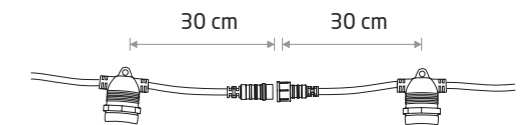

FASTOON LIGHTS 6 M 7873

MAX 2000W MAX 80m CONNECTABLE

POWER CORD FOR FESTOON LIGHTS
rubber cable

■ 7871

IP65

FESTOON LIGHTS 6M
rubber cable

■ 7873

● 10xE27, max 15W

IP65

FESTOON LIGHTS 9M
rubber cable

■ 7872

● 15xE27, max 15W

IP65

5 PC SET

BULB LED E27, A60 2W,
5 PC SET

glass