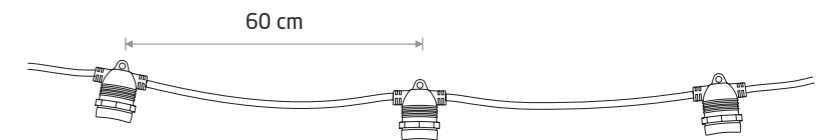

FASTOON LIGHTS 6 M 7873

MAX 2000W MAX 80m CONNECTABLE

POWER CORD FOR FESTOON LIGHTS
rubber cable

■ 7871

IP65

FESTOON LIGHTS 6M
rubber cable

■ 7873

● 10xE27, max 15W

IP65

FESTOON LIGHTS 9M
rubber cable

■ 7872

● 15xE27, max 15W

IP65

5 PC SET

BULB LED E27, A60 2W,
5 PC SET

glass