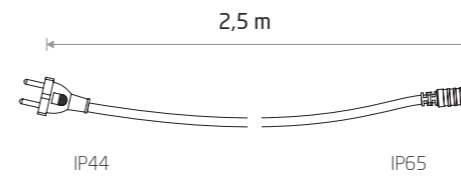

FASTOON LIGHTS 6 M 7873

MAX 2000W MAX 80m CONNECTABLE

POWER CORD FOR FESTOON LIGHTS
rubber cable

■ 7871

IP65

FESTOON LIGHTS 6M
rubber cable

■ 7873

● 10xE27, max 15W

IP65

FESTOON LIGHTS 9M
rubber cable

■ 7872

● 15xE27, max 15W

IP65

5 PC SET

BULB LED E27, A60 2W,
5 PC SET

glass