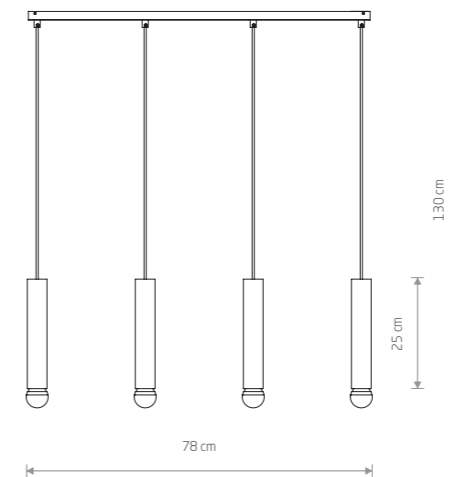

BATON 7856

BATON 7852

BATON 7851

BATON

■ painted steel

■ 7852

● 1xE27, max 10W only LED

■ solid brass, painted steel

■ 7851

● 1xE27, max 10W only LED

BATON

■ painted steel

■ 7856

● 3xE27, max 10W only LED

■ solid brass, painted steel

■ 7855

● 3xE27, max 10W only LED

BATON 7853

BATON

■ painted steel

■ 7854

● 4xE27, max 10W only LED

■ solid brass, painted steel

■ 7853