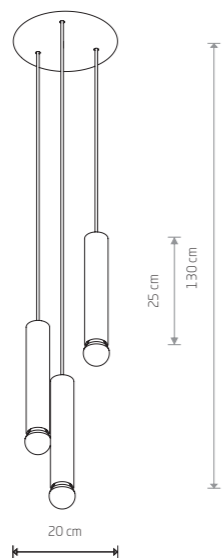

BATON 7856

BATON 7852

BATON 7851

BATON

■ painted steel

■ 7852

● 1xE27, max 10W only LED

■ solid brass, painted steel

■ 7851

● 1xE27, max 10W only LED

BATON

■ painted steel

■ 7856

● 3xE27, max 10W only LED

■ solid brass, painted steel

■ 7855

● 3xE27, max 10W only LED

BATON 7853

BATON

■ painted steel

■ 7854

● 4xE27, max 10W only LED

■ solid brass, painted steel

■ 7853

● 4xE27, max 10W only LED