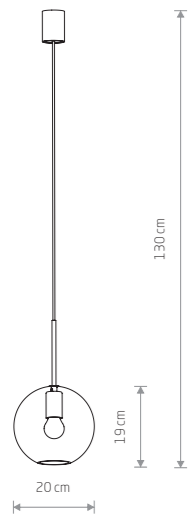

SPHERE S
glass, painted steel

- 7847
- 1xG9, max 10W

SPHERE
glass, painted steel

- 7788
- 3xE27, max 40W

SPHERE M
glass, painted steel

- 7848
- 1xE27, max 40W

SPHERE L
glass, painted steel

- 7850
- 1xE27, max 40W

SPHERE XL
glass, painted steel

- 7846
- 1xE27, max 40W