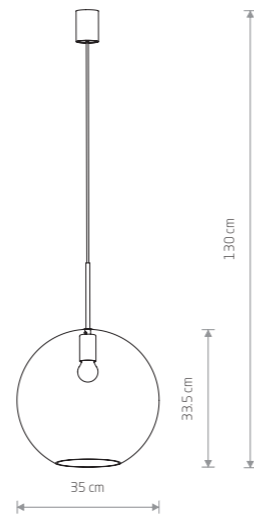

SPHERE S
glass, painted steel

- 7847
- 1xG9, max 10W

SPHERE
glass, painted steel

- 7788
- 3xE27, max 40W

SPHERE M
glass, painted steel

- 7848
- 1xE27, max 40W

SPHERE L
glass, painted steel

- 7850
- 1xE27, max 40W

SPHERE XL
glass, painted steel

- 7846
- 1xE27, max 40W