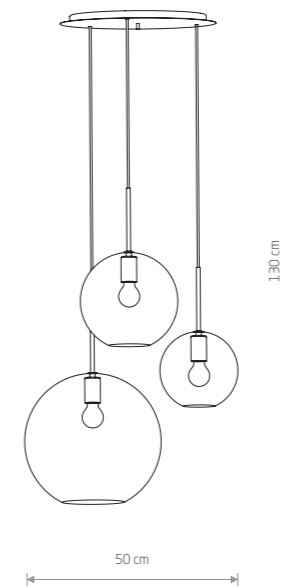

SPHERE S
glass, painted steel

- 7847
- 1xG9, max 10W

SPHERE
glass, painted steel

- 7788
- 3xE27, max 40W

SPHERE M
glass, painted steel

- 7848
- 1xE27, max 40W

SPHERE L
glass, painted steel

- 7850
- 1xE27, max 40W

SPHERE XL
glass, painted steel

- 7846
- 1xE27, max 40W