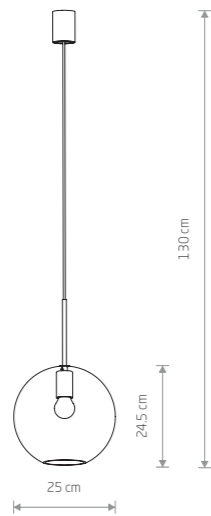

SPHERE S
glass, painted steel

- 7847
- 1xG9, max 10W

SPHERE
glass, painted steel

- 7788
- 3xE27, max 40W

SPHERE M
glass, painted steel

- 7848
- 1xE27, max 40W

SPHERE L
glass, painted steel

- 7850
- 1xE27, max 40W

SPHERE XL
glass, painted steel

- 7846
- 1xE27, max 40W