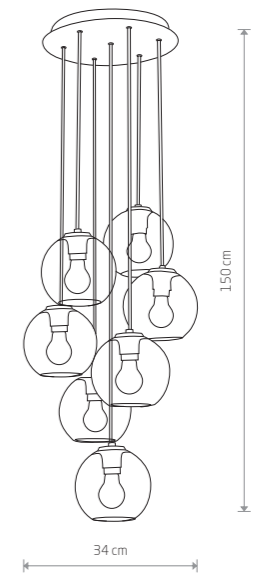

VETRO
glass, painted steel

■ 7641
● 3xE27, max 60W

VETRO
glass, painted steel

■ 7642
● 5xE27, max 60W

VETRO
glass, painted steel

■ 9132
● 1xE27, max 60W

VETRO
glass, painted steel

■ 9131
● 7xE27, max 60W