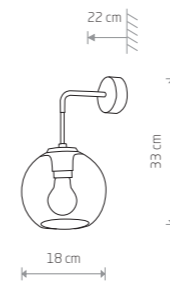

VETRO
glass, painted steel

■ 7641
● 3xE27, max 60W

VETRO
glass, painted steel

■ 7642
● 5xE27, max 60W

VETRO
glass, painted steel

■ 9132
● 1xE27, max 60W

VETRO
glass, painted steel

■ 9131
● 7xE27, max 60W