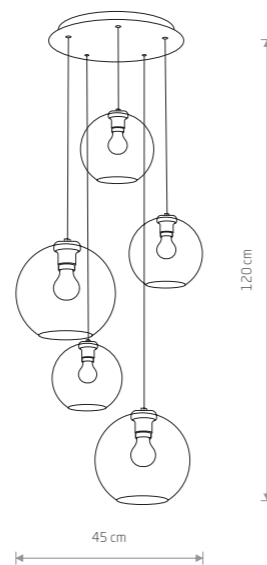

VETRO
glass, painted steel

■ 7641
● 3xE27, max 60W

VETRO
glass, painted steel

■ 7642
● 5xE27, max 60W

VETRO
glass, painted steel

■ 9132
● 1xE27, max 60W

VETRO
glass, painted steel

■ 9131
● 7xE27, max 60W