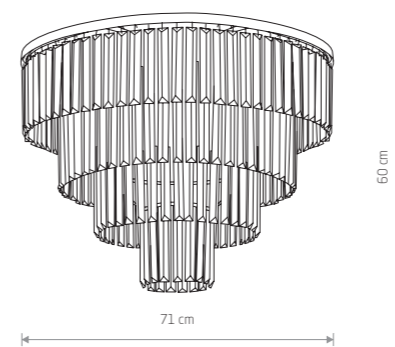

CRISTAL 7633

CRISTAL M 7616

CRISTAL

crystal, painted steel

7632 7633

2xE14, max 60W

CRISTAL L 7631

CRISTAL 7632

CRISTAL M

crystal, painted steel

7628 7627

9xE14, max 60W

CRISTAL M

crystal, painted steel

7617 7616

9xE14, max 40W

CRISTAL L

crystal, painted steel

7631 7630

12xE14, max 60W

CRISTAL L

crystal, painted steel

7615 7614

12xE14, max 40W