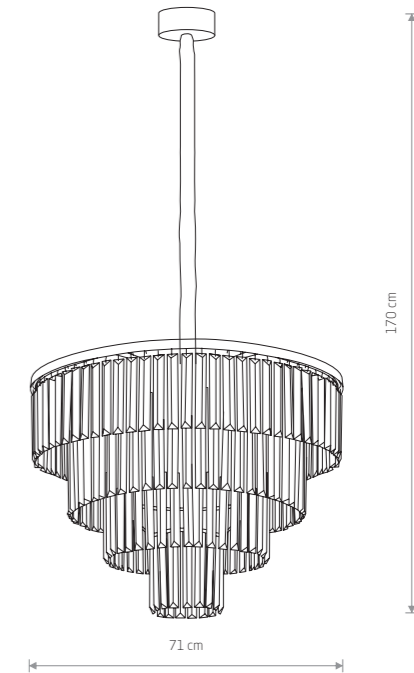

CRISTAL 7633

CRISTAL M 7616

CRISTAL

crystal, painted steel

7632 7633

2xE14, max 60W

CRISTAL L 7631

CRISTAL 7632

CRISTAL M

crystal, painted steel

7628 7627

9xE14, max 60W

CRISTAL M

crystal, painted steel

7617 7616

9xE14, max 40W

CRISTAL L

crystal, painted steel

7631 7630

12xE14, max 60W

CRISTAL L

crystal, painted steel

7615 7614

12xE14, max 40W