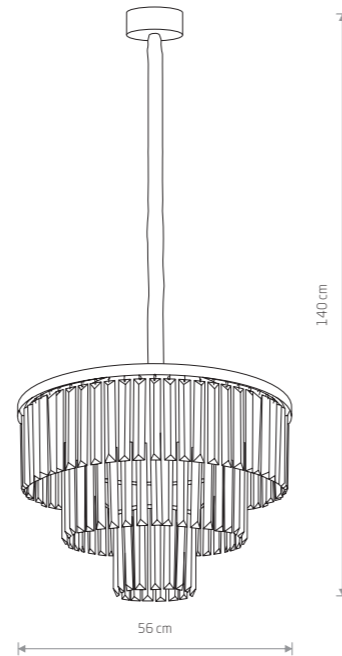

CRISTAL 7633

CRISTAL M 7616

CRISTAL

crystal, painted steel

7632 7633

2xE14, max 60W

CRISTAL L 7631

CRISTAL 7632

CRISTAL M

crystal, painted steel

7628 7627

9xE14, max 60W

CRISTAL M

crystal, painted steel

7617 7616

9xE14, max 40W

CRISTAL L

crystal, painted steel

7631 7630

12xE14, max 60W

CRISTAL L

crystal, painted steel

7615 7614

12xE14, max 40W