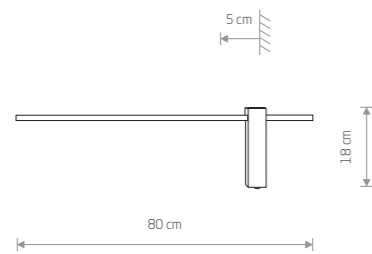

MOTIVE LED L 10313

MOTIVE LED M 10311

BAR LED M 10364

MOTIVE LED M

painted aluminum, plastic PP

■ 10311