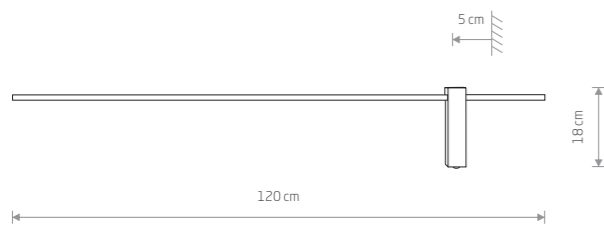

MOTIVE LED L

painted aluminum, plastic PP

■ 10313