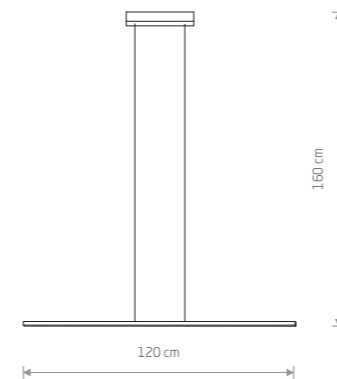

BAR LED S

painted aluminum, plastic PP

■ 10363