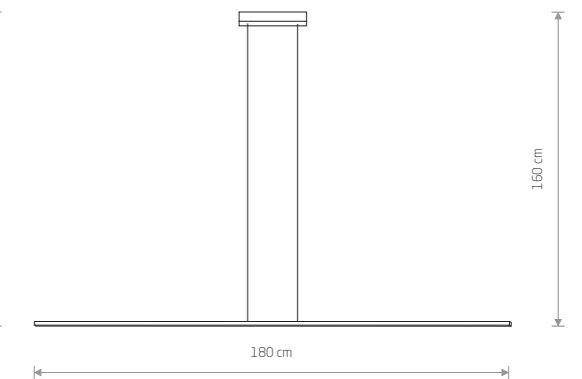

BAR LED L

painted aluminum, plastic PP

■ 10365

Item No.	Power	Colour temp.	Luminous flux	Beam angle	Colour Rendering Index (CRI)	Input	Safety type	Power factor	Ingress protection	Lifetime
10311	11W LED	3000K	330 lm	100°	>90	~220-230 V, 50/60 Hz	☐	>0.5	IP20	50000h
10313	17W LED	3000K	510 lm	100°	>90	~220-230 V, 50/60 Hz	☐	>0.5	IP20	50000h

Item No.	Power	Colour temp.	Luminous flux	Beam angle	Colour Rendering Index (CRI)	Input	Safety type	Power factor	Ingress protection	Lifetime
10363	24W LED	3000K	800 lm	100°	>80	~220-230V V, 50/60 Hz	☐	>0.5	IP20	50000h
10364	30W LED	3000K	1000 lm	100°	>80	~220-230V V, 50/60 Hz	☐	>0.5	IP20	50000h
10365	36W LED	3000K	1200 lm	100°	>80	~220-230V V, 50/60 Hz	☐	>0.5	IP20	50000h