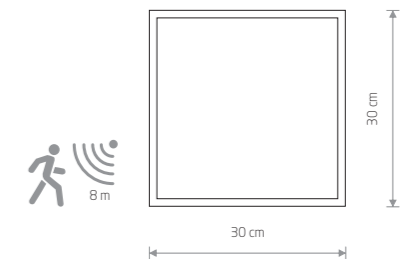

### QUAD

painted steel, plastic PMMA

10470 10471

4xGX53, max 10W only LED

### QUAD SENSOR

painted steel, plastic PMMA

10472 10473

4xGX53, max 10W only LED