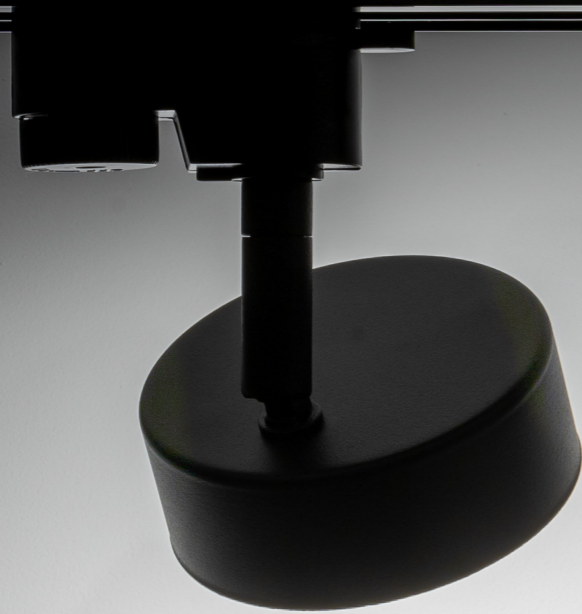

PROFILE PUCK  
10358

**PROFILE PUCK**  
painted steel, plastic PC

■ 10358

☑ 1xGX53, max 8W