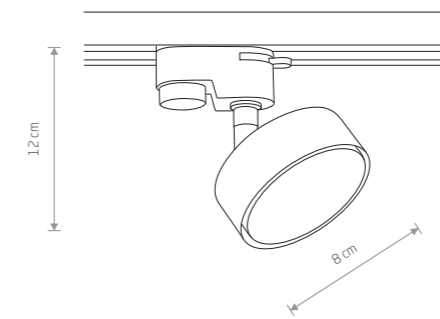

PROFILE PUCK  
10358

**PROFILE PUCK**  
painted steel, plastic PC

■ 10358

☑ 1xGX53, max 8W