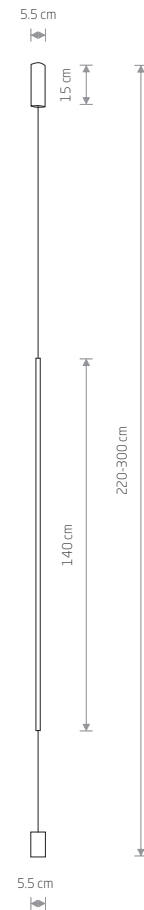

VERTIC LED 10362

**VERTIC LED**

■ painted aluminum, plastic PP

■ 10362

SPIN LED M 10370

**SPIN LED S**

■ painted aluminum, plastic PP

■ 10368

**SPIN LED M**

■ painted aluminum, plastic PP

■ 10370

**SPIN LED L**

■ painted aluminum, plastic PP

■ 10371

Item No.	Power	Colour temp.	Luminous flux	Beam angle	Colour Rendering Index (CRI)	Input	Safety type	Power factor	Ingress protection	Lifetime
10368	9W LED	3000K	270 lm	100°	>90	~220-230 V, 50/60 Hz	■	>0.5	IP20	50000h
10370	14W LED	3000K	420 lm	100°	>90	~220-230 V, 50/60 Hz	■	>0.5	IP20	50000h
10371	17W LED	3000K	510 lm	100°	>90	~220-230 V, 50/60 Hz	■	>0.5	IP20	50000h
10362	20W LED	3000K	600 lm	100°	>90	~220-230V V, 50/60 Hz	■	>0.5	IP20	50000h