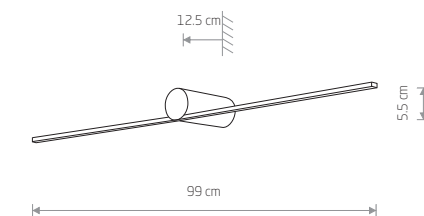

VERTIC LED 10362

**VERTIC LED**

■ painted aluminum, plastic PP

■ 10362

SPIN LED M 10370

**SPIN LED S**

■ painted aluminum, plastic PP

■ 10368

**SPIN LED M**

■ painted aluminum, plastic PP

■ 10370

**SPIN LED L**

■ painted aluminum, plastic PP

■ 10371

Item No.	Power	Colour temp.	Luminous flux	Beam angle	Colour Rendering Index (CRI)	Input	Safety type	Power factor	Ingress protection	Lifetime
10368	9W LED	3000K	270 lm	100°	>90	~220-230 V, 50/60 Hz	■	>0.5	IP20	50000h
10370	14W LED	3000K	420 lm	100°	>90	~220-230 V, 50/60 Hz	■	>0.5	IP20	50000h
10371	17W LED	3000K	510 lm	100°	>90	~220-230 V, 50/60 Hz	■	>0.5	IP20	50000h
10362	20W LED	3000K	600 lm	100°	>90	~220-230V V, 50/60 Hz	■	>0.5	IP20	50000h