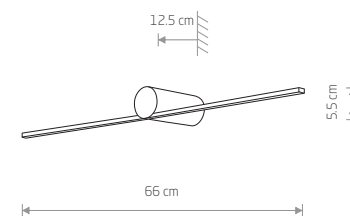

VERTIC LED 10362

**VERTIC LED**

■ painted aluminum, plastic PP

■ 10362

SPIN LED M 10370

**SPIN LED S**

■ painted aluminum, plastic PP

■ 10368

**SPIN LED M**

■ painted aluminum, plastic PP

■ 10370

**SPIN LED L**

■ painted aluminum, plastic PP

■ 10371

Item No.	Power	Colour temp.	Luminous flux	Beam angle	Colour Rendering Index (CRI)	Input	Safety type	Power factor	Ingress protection	Lifetime
10368	9W LED	3000K	270 lm	100°	>90	~220-230 V, 50/60 Hz	■	>0.5	IP20	50000h
10370	14W LED	3000K	420 lm	100°	>90	~220-230 V, 50/60 Hz	■	>0.5	IP20	50000h
10371	17W LED	3000K	510 lm	100°	>90	~220-230 V, 50/60 Hz	■	>0.5	IP20	50000h
10362	20W LED	3000K	600 lm	100°	>90	~220-230V V, 50/60 Hz	■	>0.5	IP20	50000h