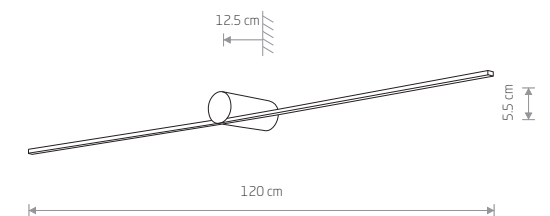

VERTIC LED 10362

**VERTIC LED**

■ painted aluminum, plastic PP

■ 10362

SPIN LED M 10370

**SPIN LED S**

■ painted aluminum, plastic PP

■ 10368

**SPIN LED M**

■ painted aluminum, plastic PP

■ 10370

**SPIN LED L**

■ painted aluminum, plastic PP

■ 10371

Item No.	Power	Colour temp.	Luminous flux	Beam angle	Colour Rendering Index (CRI)	Input	Safety type	Power factor	Ingress protection	Lifetime
10368	9W LED	3000K	270 lm	100°	>90	~220-230 V, 50/60 Hz	■	>0.5	IP20	50000h
10370	14W LED	3000K	420 lm	100°	>90	~220-230 V, 50/60 Hz	■	>0.5	IP20	50000h
10371	17W LED	3000K	510 lm	100°	>90	~220-230 V, 50/60 Hz	■	>0.5	IP20	50000h
10362	20W LED	3000K	600 lm	100°	>90	~220-230V V, 50/60 Hz	■	>0.5	IP20	50000h