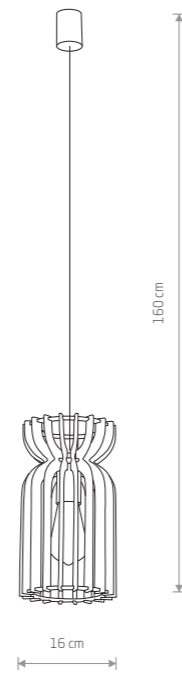

KYMI C

plywood, painted steel, braided cable

10572 10575

1xE27, max 60W

KYMI A

plywood, painted steel, braided cable

10570 10573

1xE27, max 60W

KYMI B

plywood, painted steel, braided cable

10571 10574

1xE27, max 60W

KYMI C 10575