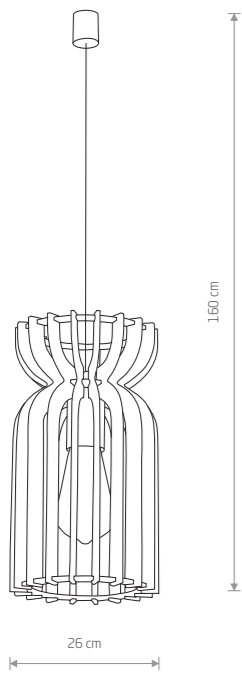

KYMI C

plywood, painted steel, braided cable

10572 10575

1xE27, max 60W

KYMI A

plywood, painted steel, braided cable

10570 10573

1xE27, max 60W

KYMI B

plywood, painted steel, braided cable

10571 10574

1xE27, max 60W

KYMI C 10575