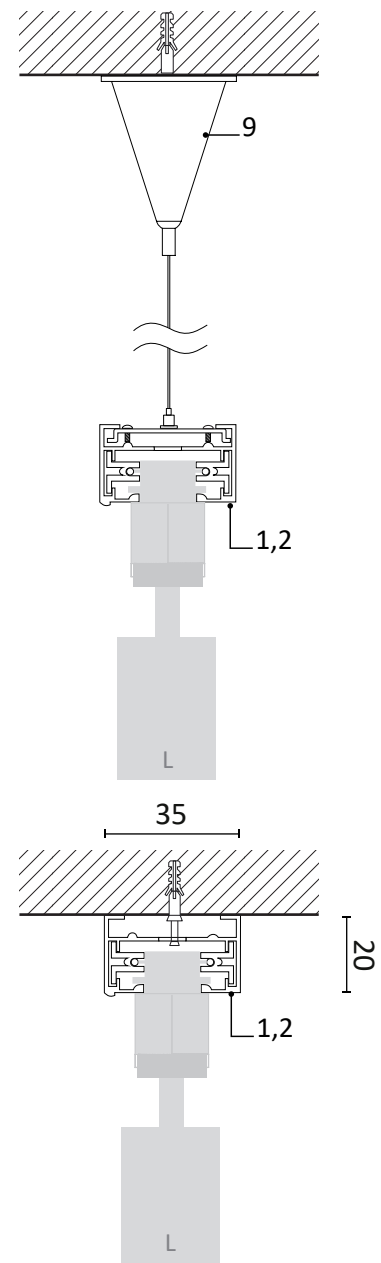

## PROFILE TRACK LIGHTS SYSTEM

ELEMENTS	BLACK	WHITE
1 PROFILE TRACK 1 METRE	9448	9450
2 PROFILE TRACK 2 METRES	9452	9451
3 PROFILE POWER END CAP	9463	9462
4 PROFILE L-CONNECTOR	9455	9456
5 PROFILE STRAIGHT CONNECTOR	9453	9454
6 PROFILE X-CONNECTOR	9188	9190
7 PROFILE T-CONNECTOR	9186	9187
8 PROFILE DEAD END CAP	9458	9457
9 PROFILE SUSPENSION KIT	9460	9461
10 PROFILE POWER SUSPPLY KIT	9238	9237

$$X_1 + X_2 + X_3 + X_4 + \dots = \text{MAX } 20\text{m}$$

$$L_1 + L_2 + L_3 + L_4 + \dots = \text{MAX } 1500\text{W}$$