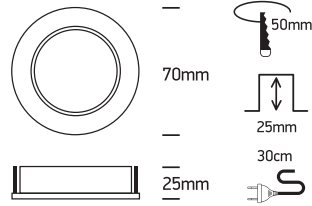

INSTALLATION MANUAL

10101C

ecolight

1W | LED | Cabinet light | IP20 | Steel

Requires 12V AC transformer

one
L I G H T

Warnings:

1. Make sure that the product is installed properly before connecting to electricity.
2. Do not cover the fitting.
3. Maintenance and installation should only be carried out by a professional electrician.