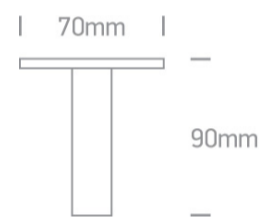

18 Decorative>Decorative Glass

10101C4/C

Crystal Recessed decorative G4 fitting.

Complies with standard EN60598-1 and any other specific standards.

Downloads

Dimensions

Gallery

Physical Specification

Item Group

18 Decorative

Family

Decorative Glass

Order Code

10101C4/C

Colour

Chrome

Material

Die Cast

Shape

Circular

Height

90mm

Diameter	70mm
Cutout Hole Diameter	60mm
Recessed Ceiling	Yes
Depth Required	30mm
Indoor	Yes
Adjustable	No

Electrical Characteristics

Fitting

Input Type	Constant Voltage
Input Voltage	12V AC/DC
Safety Class	
Power(Watts)	10W
IP Rating	IP20
Light Source	Replaceable lamp
Lamp Holder	G4
Number of Lamps	1
Cable Length	40cm

Illumination Data