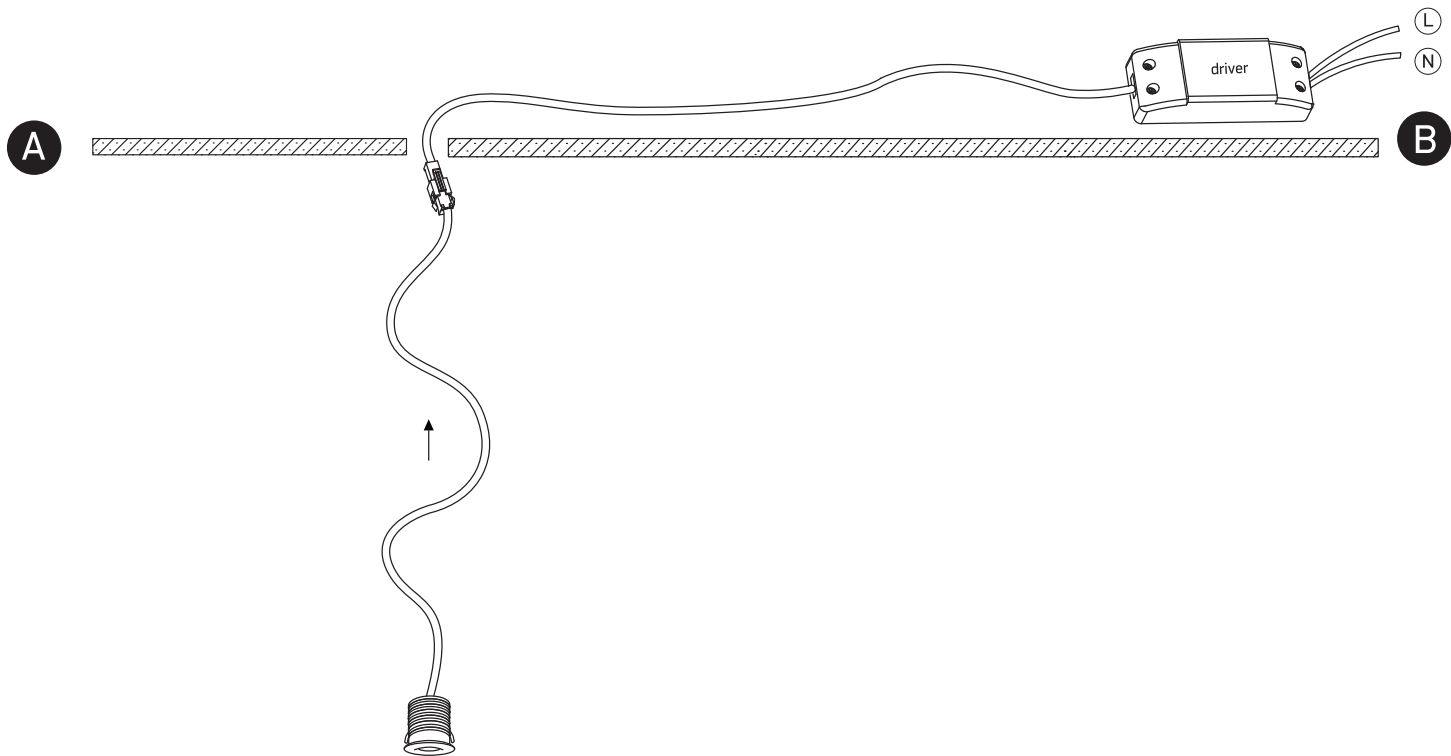

INSTALLATION MANUAL

10101L

ecolight

90 CRI

350mA | 1W | IP44 | Aluminium
Requires 350mA driver.

one
LIGHT

Warnings:

1. Make sure that the product is installed properly before connecting to electricity.
2. Do not cover the fitting.
3. Maintenance and installation should only be carried out by a professional electrician.