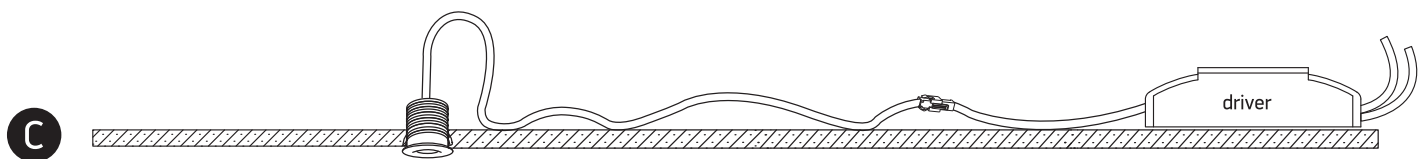

INSTALLATION MANUAL

10101L

ecolight

90 CRI

350mA | 1W | IP44 | Aluminium
Requires 350mA driver.

one
LIGHT

Warnings:

1. Make sure that the product is installed properly before connecting to electricity.
2. Do not cover the fitting.
3. Maintenance and installation should only be carried out by a professional electrician.