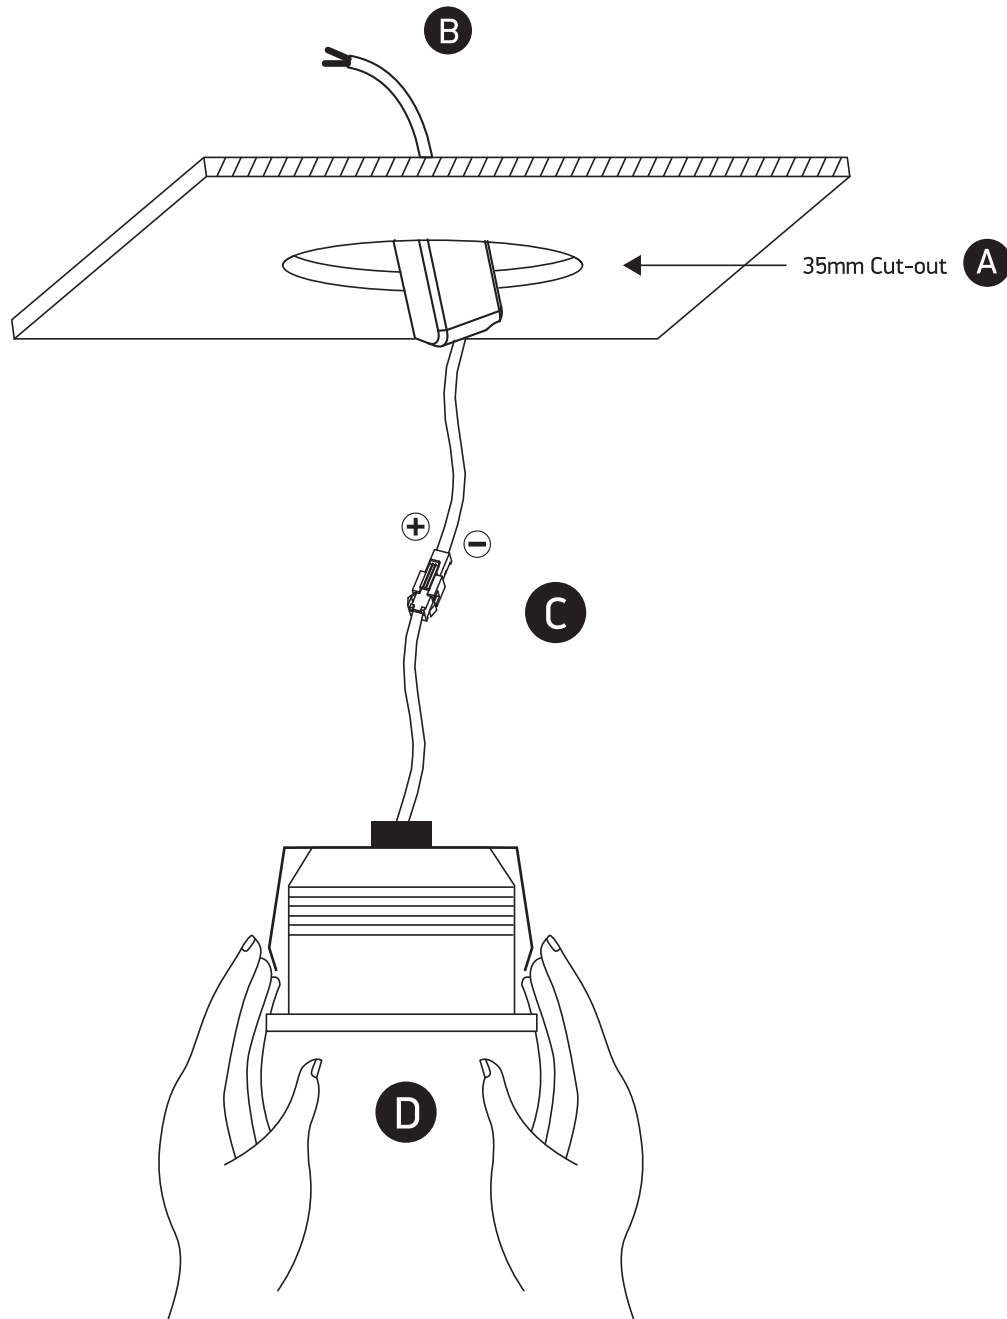

INSTALLATION MANUAL

10103B

ecolight

90
CRI

350mA/700mA | COB LED | 1W/2W | IP20 | Aluminium
For 1W use 350mA driver / For 2W use 700mA driver.

42mm

35mm

35mm

50mm

40cm

one
LIGHT

Warnings:

1. Make sure that the product is installed properly before connecting to electricity.
2. Do not cover the fitting.
3. Maintenance and installation should only be carried out by a professional electrician.