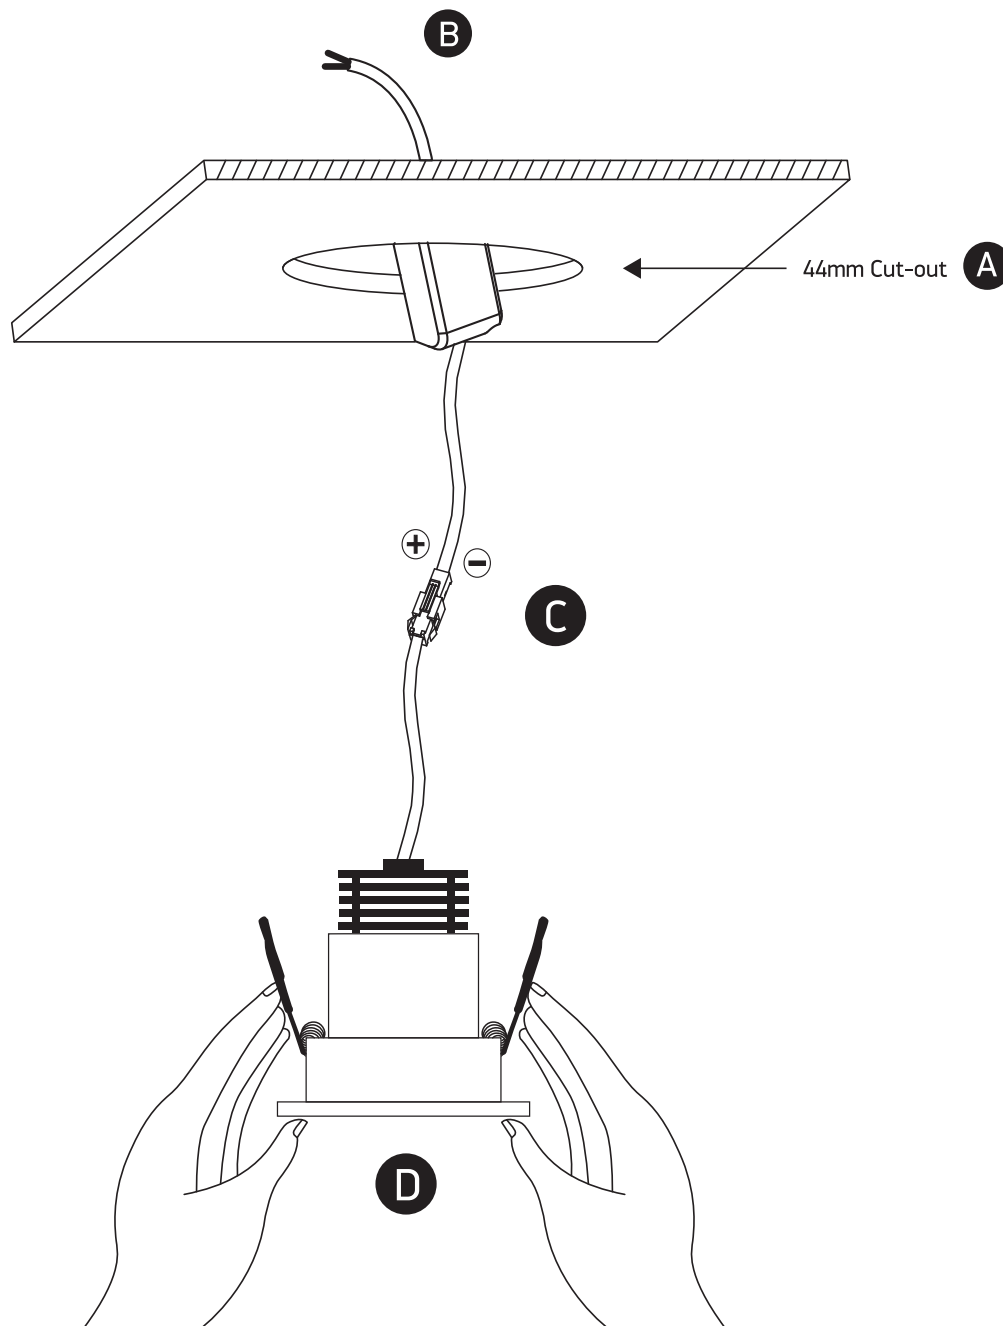

INSTALLATION MANUAL

10103E

ecolight

DARK LIGHT

90 CRI

350mA | COB LED | 3W | IP20 | Aluminium
Requires 350mA driver.

50mm

52mm

44mm

60mm

40cm

one
LIGHT

Warnings:

1. Make sure that the product is installed properly before connecting to electricity.
2. Do not cover the fitting.
3. Maintenance and installation should only be carried out by a professional electrician.