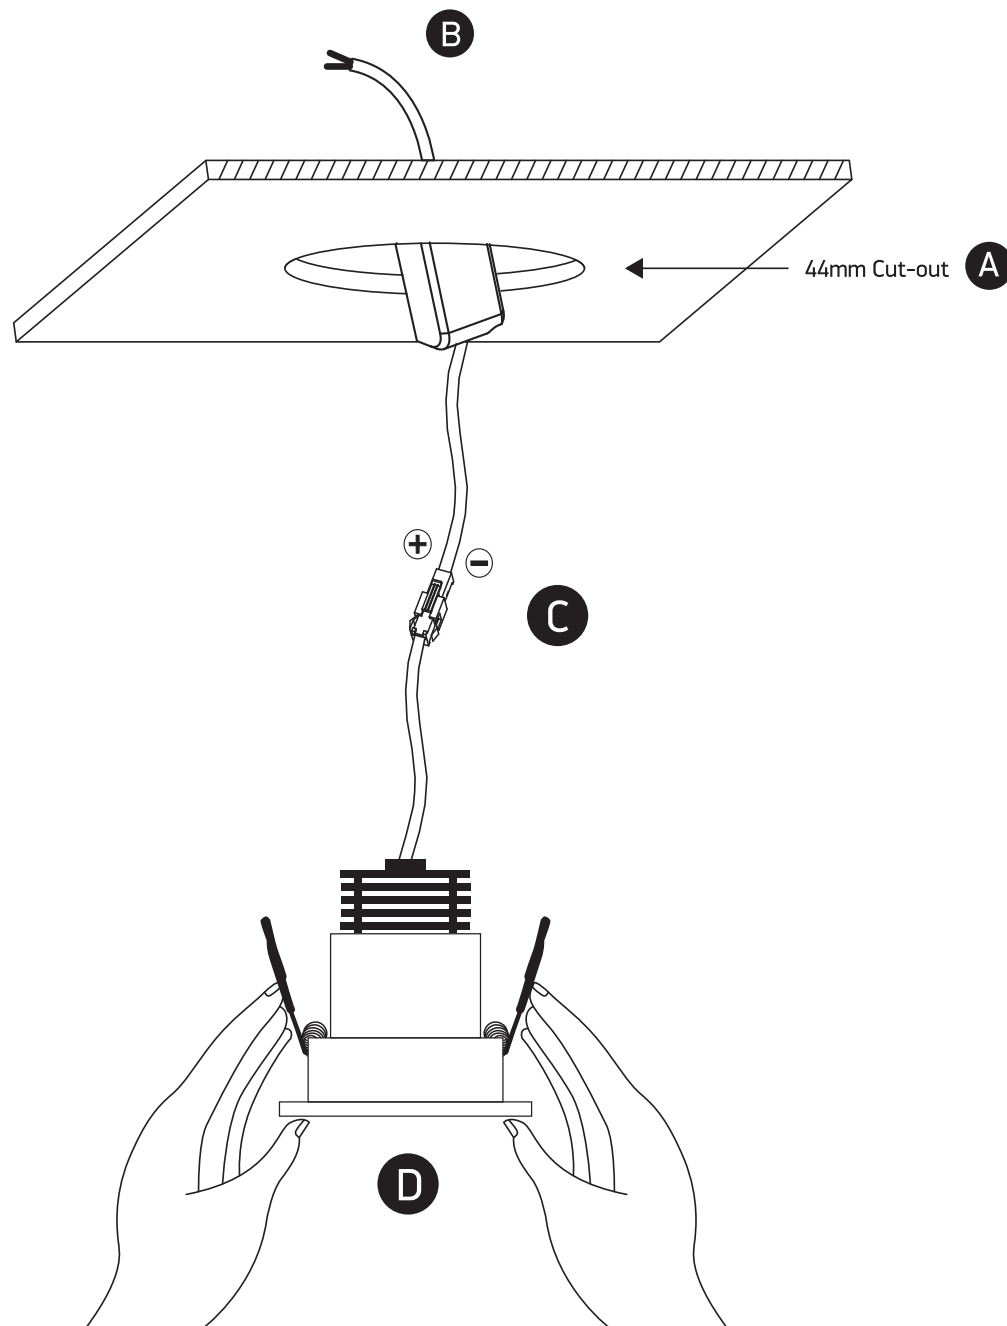

INSTALLATION MANUAL

10103E

ecolight

DARK LIGHT

90 CRI

350mA | COB LED | 3W | IP20 | Aluminium
Requires 350mA driver.

50mm

52mm

44mm

60mm

40cm

one
LIGHT

Warnings:

1. Make sure that the product is installed properly before connecting to electricity.
2. Do not cover the fitting.
3. Maintenance and installation should only be carried out by a professional electrician.