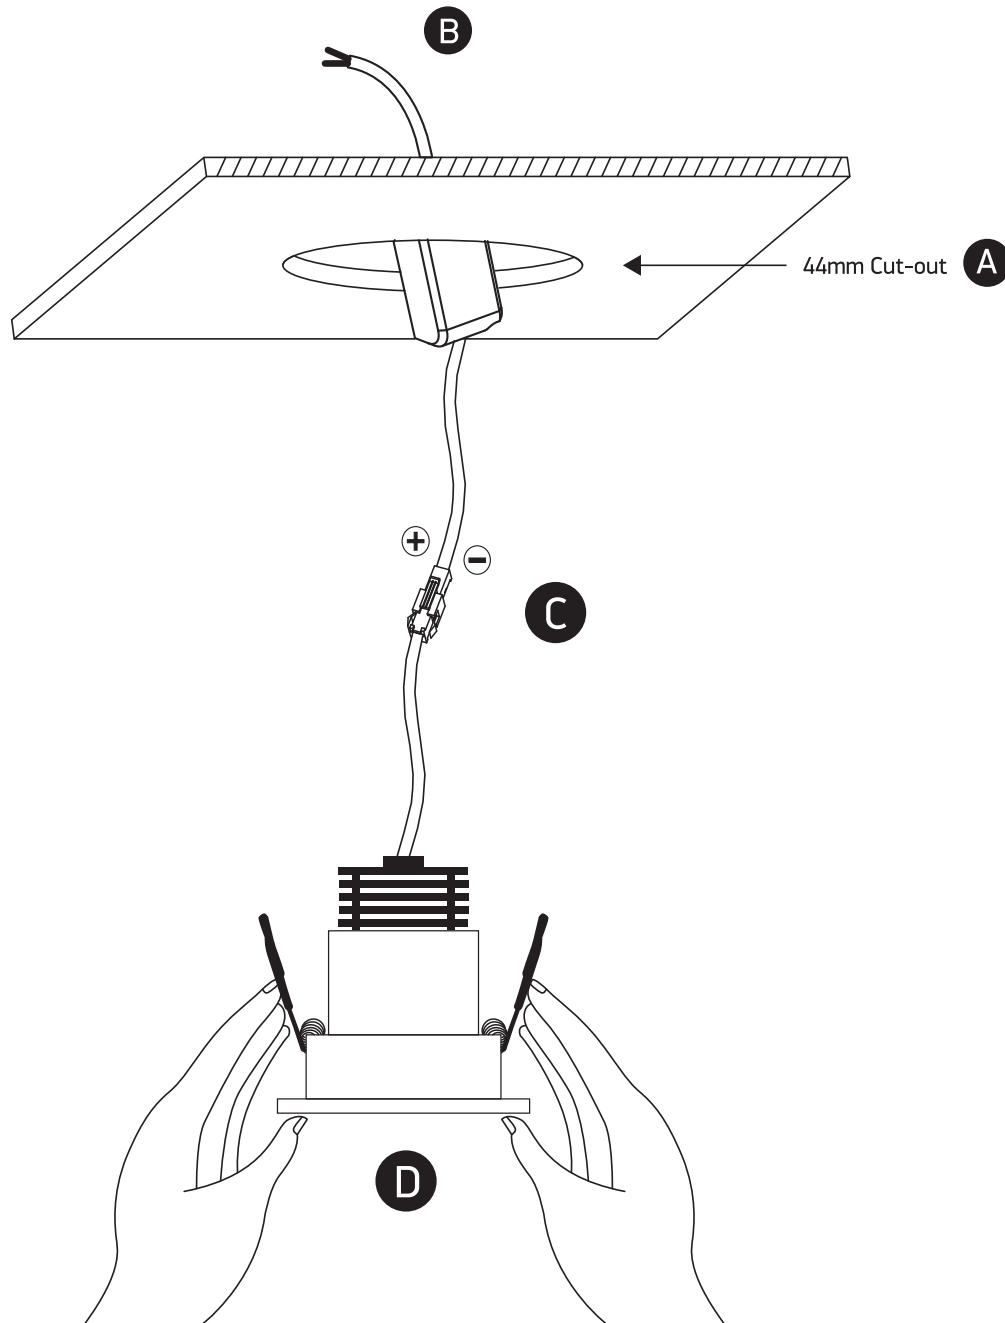

INSTALLATION MANUAL

10103E

ecolight

DARK LIGHT

90 CRI

350mA | COB LED | 3W | IP20 | Aluminium
Requires 350mA driver.

50mm

52mm

44mm

60mm

40cm

one
LIGHT

Warnings:

1. Make sure that the product is installed properly before connecting to electricity.
2. Do not cover the fitting.
3. Maintenance and installation should only be carried out by a professional electrician.