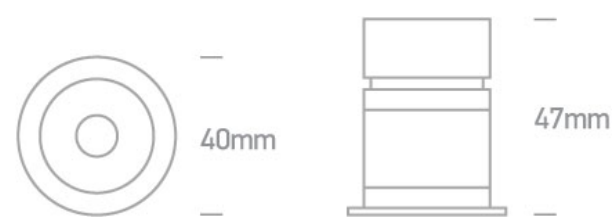

02 Recessed Spots Fixed LED>The Mirror Dark Light Range

10103H/B/W

3W Dark light recessed spot, IP20.

Complete with 700mA driver.

Complies with standard EN60598-1 and any other specific standards.

Downloads

Dimensions

Physical Specification

Item Group	02 Recessed Spots Fixed LED
Family	The Mirror Dark Light Range
Order Code	10103H/B/W
Colour	Black
Material	Aluminium
Shape	Circular
Height	47mm
Diameter	40mm
Cutout Hole Diameter	34mm
Recessed Ceiling	Yes
Depth Required	70mm
Indoor	Yes