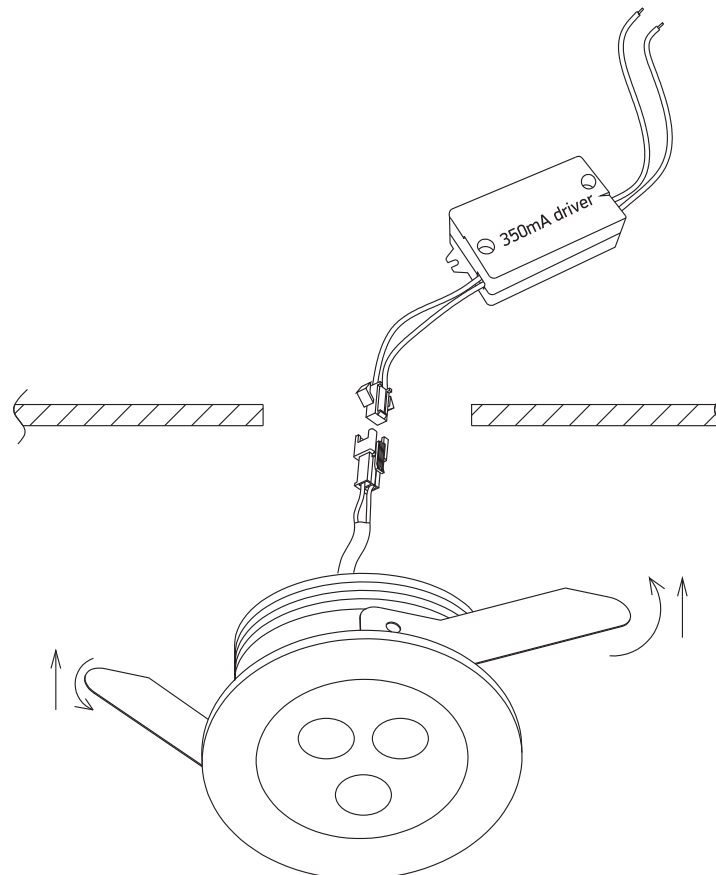

## 10103L

**ecolight**

72mm

35mm

350mA | 3x1W | IP20 | Natural aluminium

Requires 350mA driver

**A**

CUTOUT HOLE: 60mm

**B**