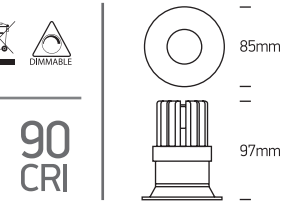

## 10112R

700mA | COB LED | 12W | IP65 | Aluminium  
Requires 700mA driver.

**one**  
LIGHT