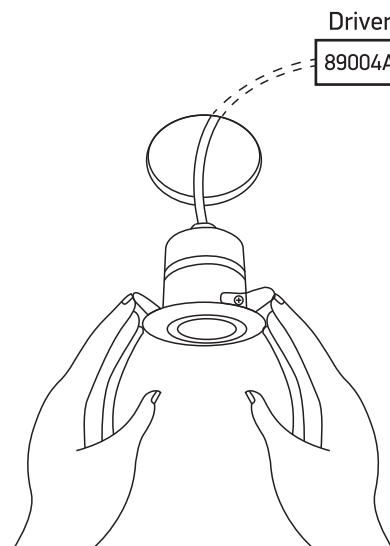

INSTALLATION MANUAL

10103P

ecolight

700mA | 3W | IP65 | Natural aluminium

Requires 700mA driver

Recommended driver 89004A

46mm

46mm

one
LIGHT

A

B

C

Warnings:

1. Make sure that the product is installed properly before connecting to electricity.
2. Do not cover the fitting.
3. Maintenance and installation should only be carried out by a professional electrician.