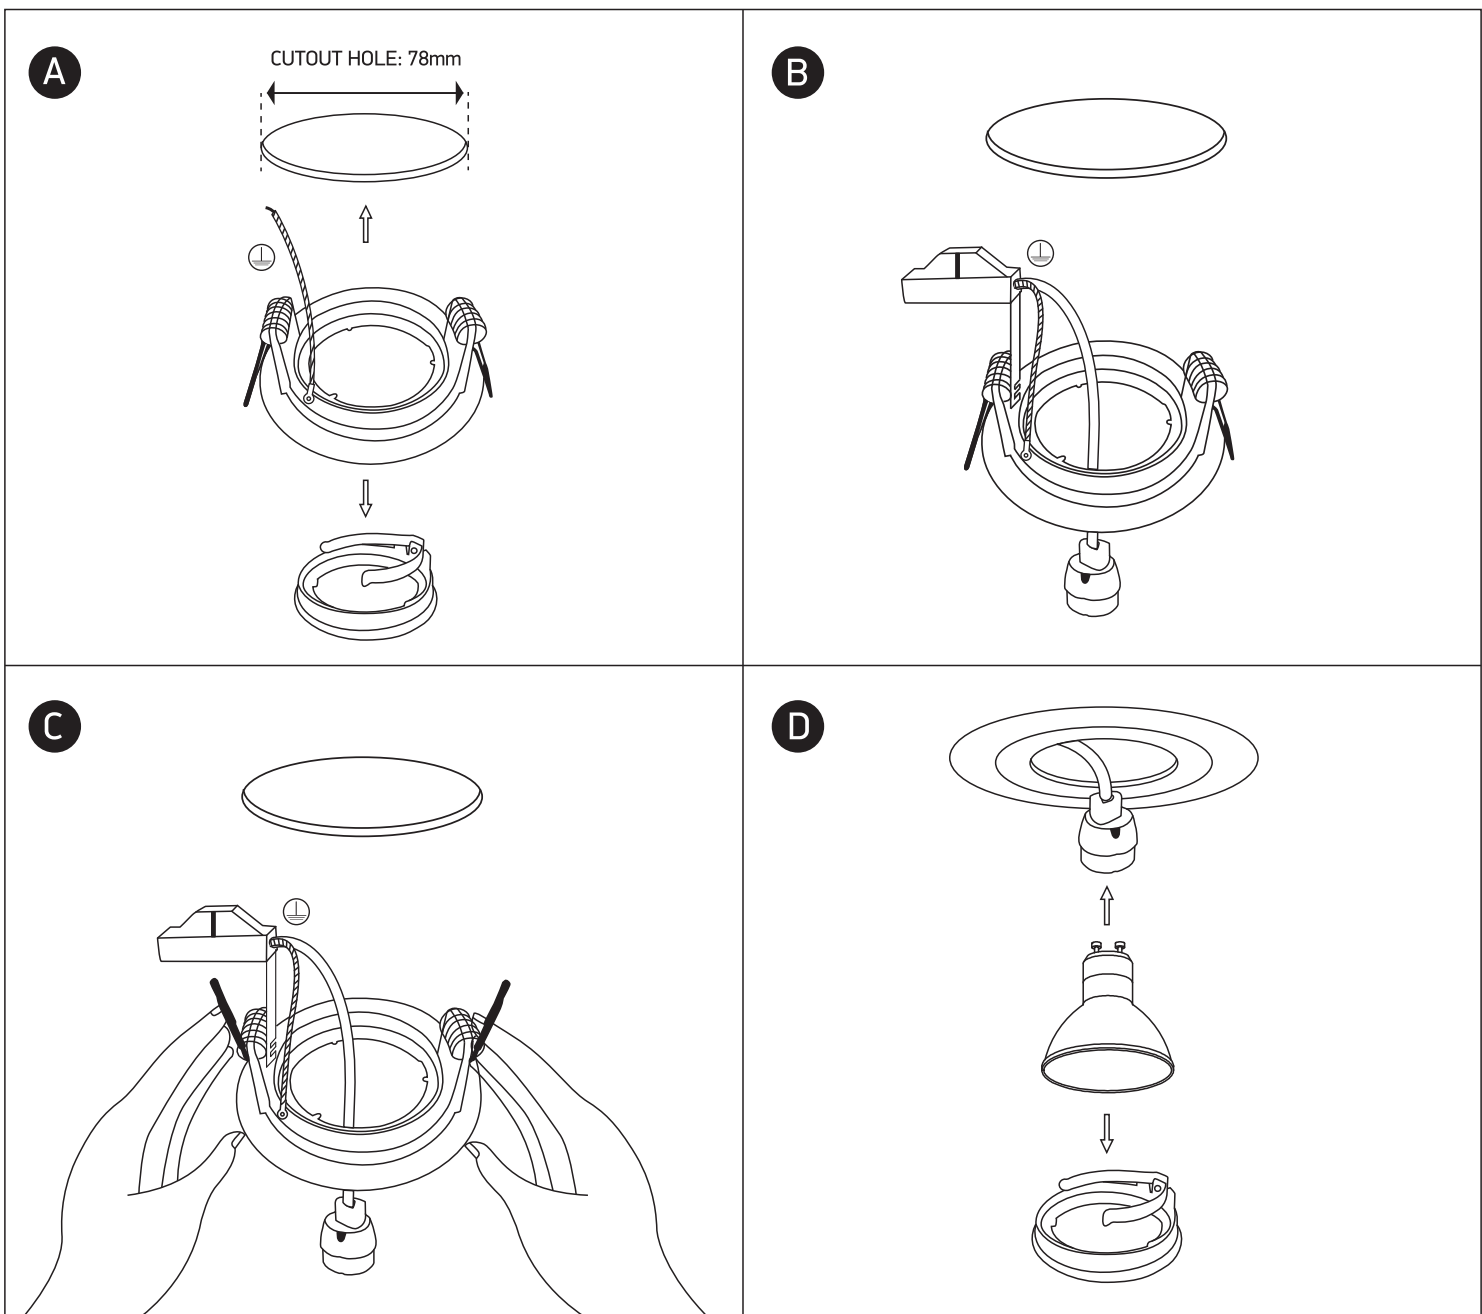

INSTALLATION MANUAL

10105ALG

100-240V | MR16 | GU10 | 10W | IP20 | Aluminium

Warnings:

1. Make sure that the product is installed properly before connecting to electricity.
2. Do not cover the fitting.
3. Maintenance and installation should only be carried out by a professional electrician.