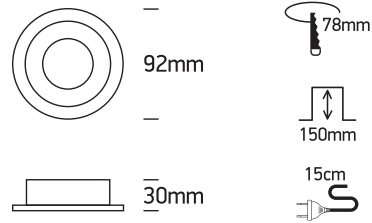

INSTALLATION MANUAL

10105ALG

100-240V | MR16 | GU10 | 10W | IP20 | Aluminium

Warnings:

1. Make sure that the product is installed properly before connecting to electricity.
2. Do not cover the fitting.
3. Maintenance and installation should only be carried out by a professional electrician.