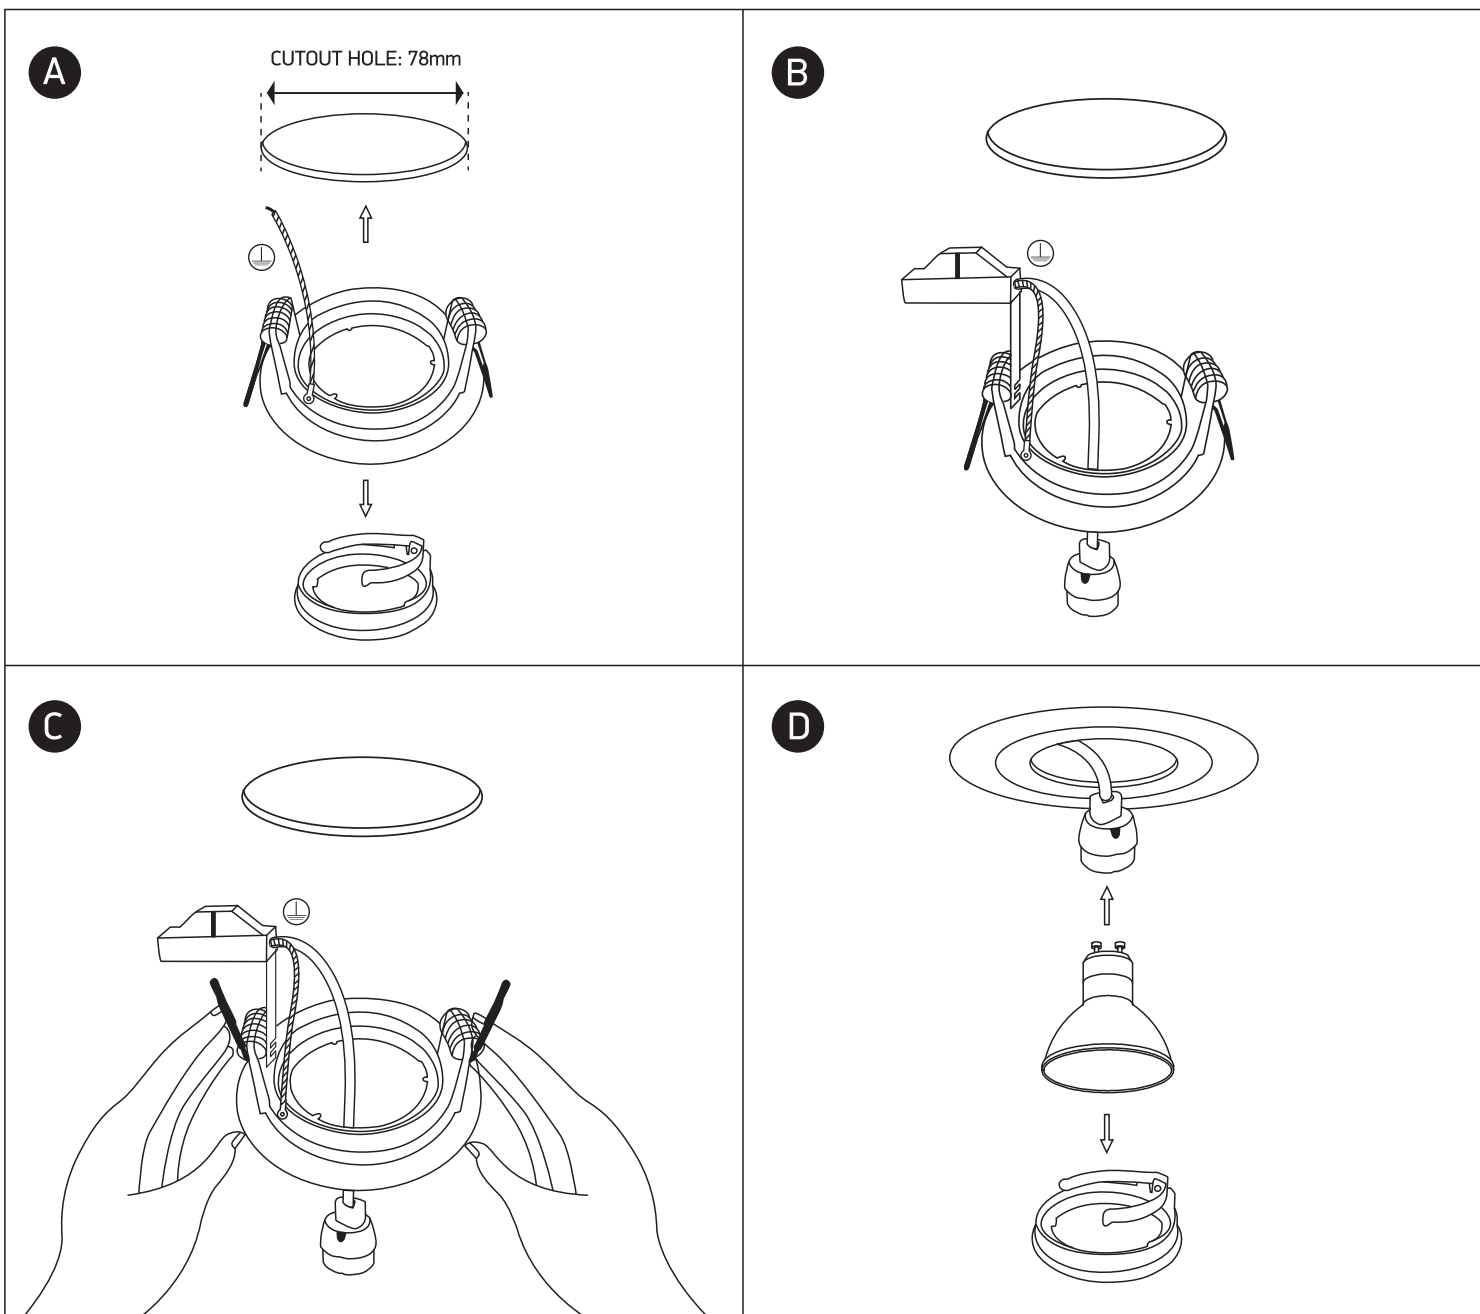

INSTALLATION MANUAL

10105ALG

100-240V | MR16 | GU10 | 10W | IP20 | Aluminium

Warnings:

1. Make sure that the product is installed properly before connecting to electricity.
2. Do not cover the fitting.
3. Maintenance and installation should only be carried out by a professional electrician.