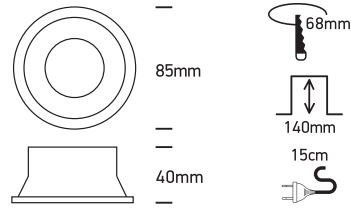

INSTALLATION MANUAL

10105D4

DARK
LIGHT

100-240V | MR16 | GU10 | 10W | IP20 | Aluminium

Warnings:

1. Make sure that the product is installed properly before connecting to electricity.
2. Do not cover the fitting.
3. Maintenance and installation should only be carried out by a professional electrician.