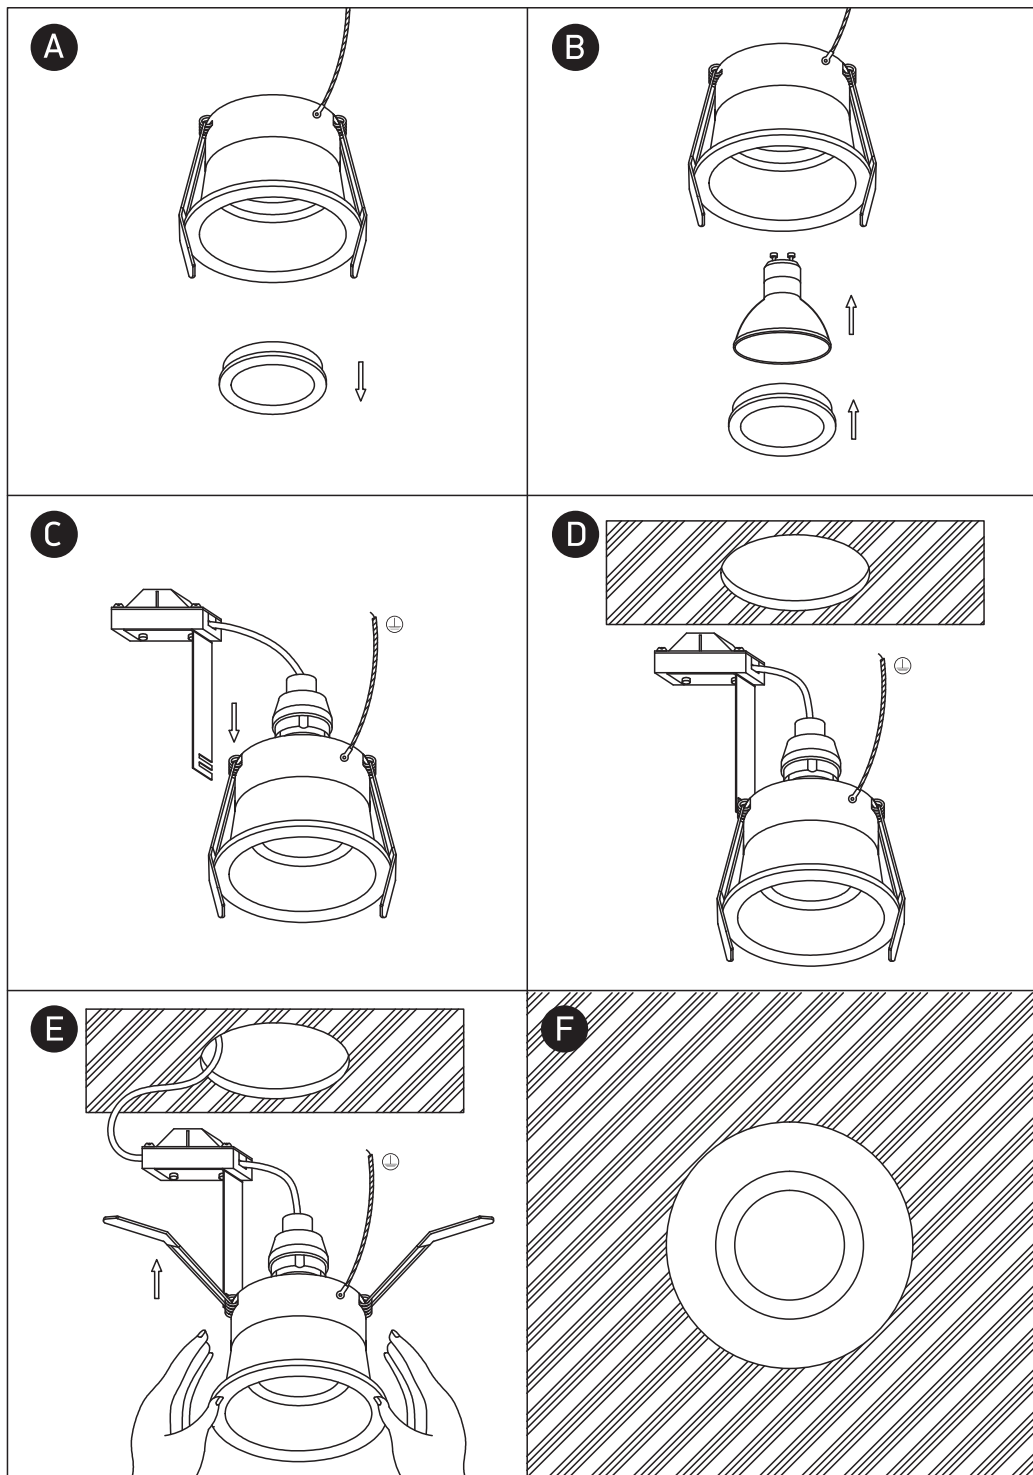

INSTALLATION MANUAL

10105D4

DARK
LIGHT

100-240V | MR16 | GU10 | 10W | IP20 | Aluminium

Warnings:

1. Make sure that the product is installed properly before connecting to electricity.
2. Do not cover the fitting.
3. Maintenance and installation should only be carried out by a professional electrician.