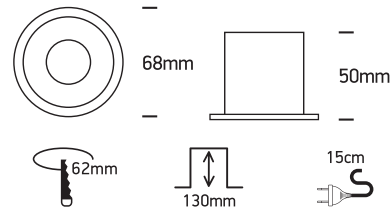

INSTALLATION MANUAL

10105D8

100-240V | MR16 | GU10 | 10W | IP20 | Aluminium

Warnings:

1. Make sure that the product is installed properly before connecting to electricity.
2. Do not cover the fitting.
3. Maintenance and installation should only be carried out by a professional electrician.