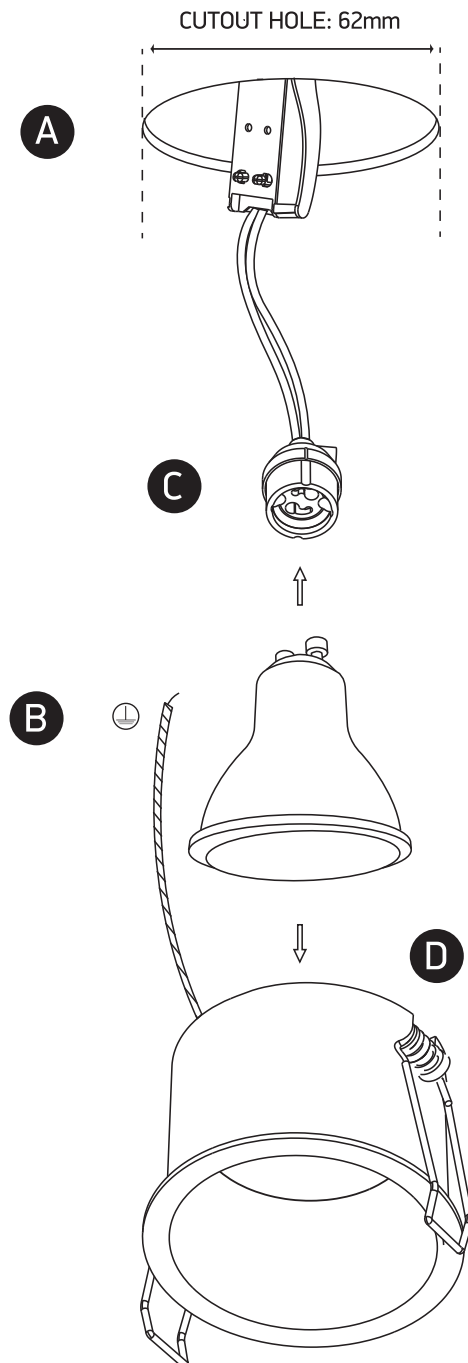

INSTALLATION MANUAL

10105D8

100-240V | MR16 | GU10 | 10W | IP20 | Aluminium

Warnings:

1. Make sure that the product is installed properly before connecting to electricity.
2. Do not cover the fitting.
3. Maintenance and installation should only be carried out by a professional electrician.